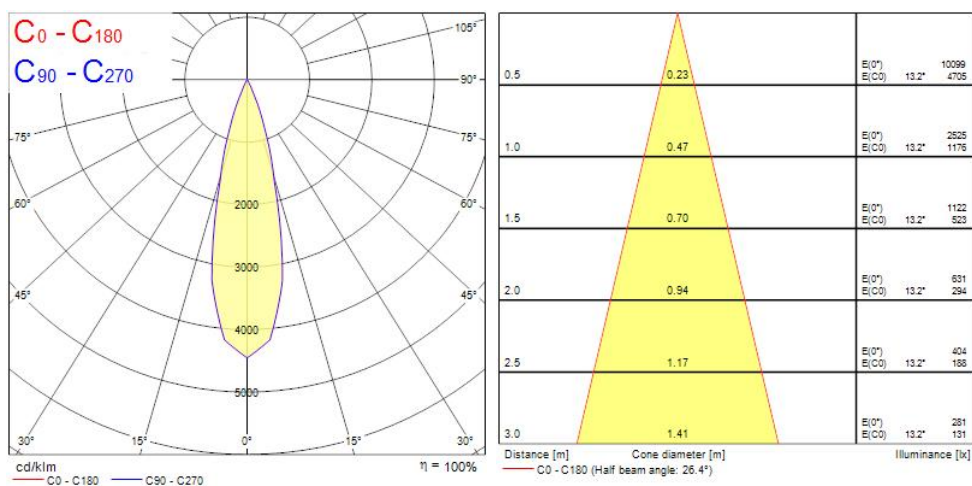

Concord

MYRIAD ADJ SQUARE WHITE 2700K DALI SILVER BZ 2058040

IP rating	IP20
IK rating	IK02
Product EAN number	5025768580408
Warranty	5 years

Photometry