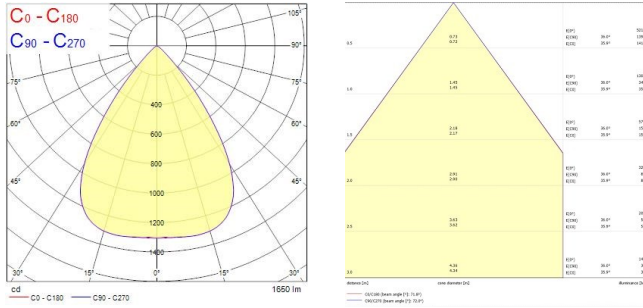

INSAVER SLIM 175

Insaver Slim UGR19 IP44 175 1650lm 830
0030502

TECHNICAL DRAWINGS