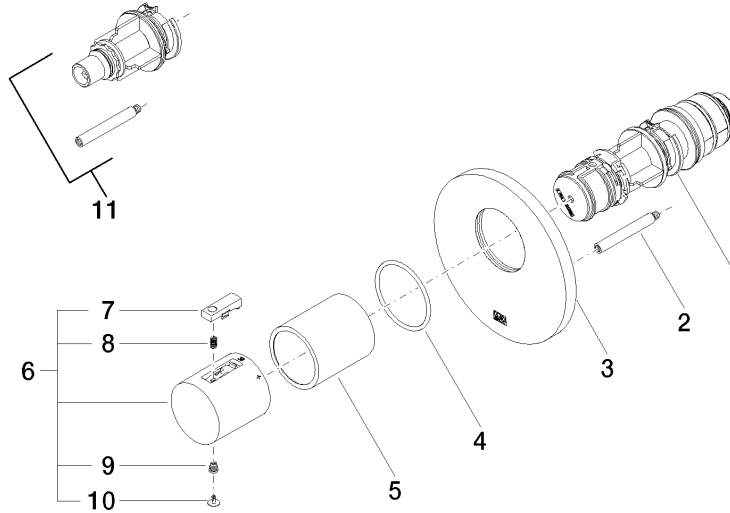

36 503 979 Product version up to 12/31/2021
mm [inches]

Flow rate chart

Codes & Standards

DIN 4109

EN 1111

ISO 3822

Scottish Water
Byelaws

UK Water Supply
Regulations

LGA_29

LGA_29

LGA_29

EPD-DOR-20230287

-IBA1-EN

Environmental.prod
uct-declarat

xTOOL Concealed thermostat without volume control 3/4" - Brushed Durabross SERIES SPECIFIC (23kt Gold)

36 503 979 Product version up to 12/31/2021

Spare parts list

No.	Item Number	Name	Quantity used	Delivery time
6	90 17 33 004 00-28	Handle for thermostat Ø 46 x 48 mm - Brushed Durabross (23kt Gold)	1.00	-
Spare part can no longer be ordered, please order the replacement item				
	90173302000-28	Handle for thermostat Ø 46 x 48 mm - Brushed Durabross (23kt Gold)		
5	90 21 02 112 00-28	Sleeve - Brushed Durabross (23kt Gold)	1.00	40
8	90 16 02 027 00 90	Spring Ø 4,5 x 7,5 mm -	1.00	14
2	90 31 09 095 00 90	Rod -	1.00	14
3	09 11 02 162-28	xTOOL Rosette Modern Ø 124 x 10 mm - Brushed Durabross (23kt Gold)	1.00	-
Spare part can no longer be ordered, please order the replacement item				
	091102537-28	xTOOL Rosette Ø 124 x 10 mm - Brushed Durabross (23kt Gold)		
4	90 14 10 049 00 90	O-Ring 45,69 x 2,62 mm -	1.00	14
1	90 15 02 063 00 90	Thermostat cartridge with control unit Ø 44 x 147 mm -	1.00	14
9	90 30 30 136 00 90	Bolt -	1.00	14
11	12 178 970 90	Extension 46 mm -	1.00	14
10	90 31 20 049 00-13	Plug - black	1.00	40
7	90 21 33 011 00-13	Repair kit for thermostat handle - black	1.00	14