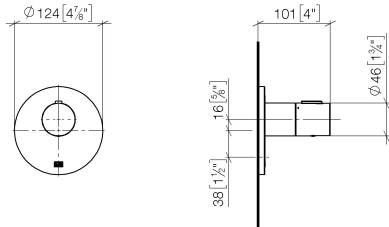

Required miscellaneous

xGRID Installation track 555 mm - 12 360 970 90

Required miscellaneous

xTOOL Concealed thermostat module without volume control - 35 503 970 90

- min. recess depth 85 mm
- max. recess depth 110 mm

36 503 979 Product version up to 12/31/2021
mm [inches]

Flow rate chart

Codes & Standards

DIN 4109

EN 1111

ISO 3822

Scottish Water
Byelaws

UK Water Supply
Regulations