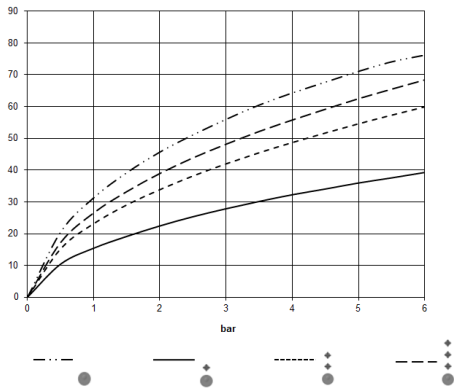

36 503 979 Product version up to 12/31/2021
mm [inches]

Flow rate chart

Codes & Standards

DIN 4109

EN 1111

ISO 3822

Scottish Water
Byelaws

UK Water Supply
Regulations