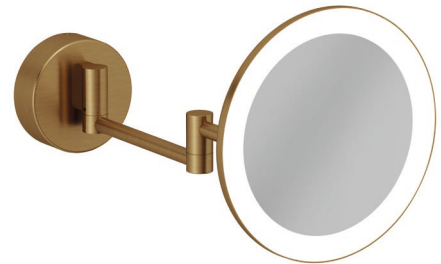

Technische Daten/ Technical Data

KLUDI-VELA R
LED cosmetic mirror

Ref.: 58995N1W

Finishes:
N1 Brushed Bronze PVD

Product description
Manufacturer KLUDI GmbH & Co. KG
Typ: KLUDI-VELA R
LED cosmetic mirror
Ref.: 58995N1W

LED cosmetic mirror
wall mounted
material: mirror glass
material frame: metal
mirror one-sided
swiveled on a double-jointed arm
2 changeable color temperature 3000K or 5700K
switch on the back
3 x magnification
lighting LED 4,5W
input voltage: 200 - 240 V / AC 50-60 Hz
output voltage: 12V - DC
degree of protection: IP44
connection: direct
CE checked
protection class 1
energy efficiency class E
concealed fastening
with fixing material screws and dowels

Produktabbildung/ Product picture