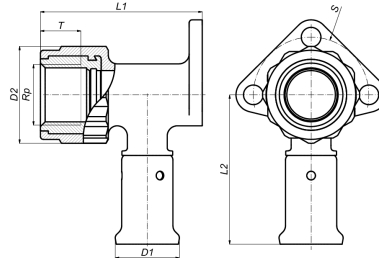

2PK-1604BP: Backplate elbow female 16x1/2"

Commercial information

PVDF press fittings in combination with multilayer pipe, a completely corrosion-free system. The synthetic press fittings are made from injection moulded PVDF (Polyvinylidene fluoride)*. PVDF offers the user a unique combination of properties:

Potable water, Heating, Compressed air, Cooling, Sanitary

Solutions

Building installations, Industry, Utility, Shipbuilding

Technical characteristics

Housing material	Polyvinylidene fluoride (PVDF)	Outer pipe diameter connection	16 Millimetre
Material quality	Other	Length of connection 1	52 Millimetre
Surface protection	Untreated	Working length connection 1	25 Millimetre
Shape	Right-angled	Length of connection 2	37 Millimetre
System specific	✓	Working length connection 2	23 Millimetre
Nominal diameter connection 2	1/2 inch (15)	Length from wall plate	56 Millimetre
Connection	Press sleeve	Length of connection 3	0 Millimetre
Thread size tap connection	1/2 inch	Working length connection 3	0 Millimetre
Contour code	TH	Medium temperature (continuous)	-10 70 Degrees celsius
DVGW quality mark for gas	✗	Max. operating pressure at 20 °C	16 Bar
DVGW quality mark for water	✓	Zeta value	1.441
Compliant with NF 545	✗		
KIWA certified	✓		
Gastec QA mark	✗		
KOMO certified	✓		
Type approval according to BBR/EKS	✗		

Related products

Product code	GTIN	Description	Image
PRESSCHECK1432	05414764029286	Henco Tool to control the accuracy of a pressing Ø14-32	
BE16	05414764029286	Henco Jaws (universal) BE/TH-Profile 16x2	
PLUG04-B80	05414764029286	Henco Plug 1/2" 80mm Blue	
PLUG04-R80	05414764029286	Henco Plug 1/2" 80mm Red	
PLP-P-PK	05414764029286	Henco Galvanised bracket for backplate elbow	
PLF-P-PK	05414764029286	Henco Galvanised bracket flat for backplate elbow	
28PK-04	05414764029286	Henco Clip for 28PK-2PK1604, 28PK-6PK1604, 28PK-13PK160416	