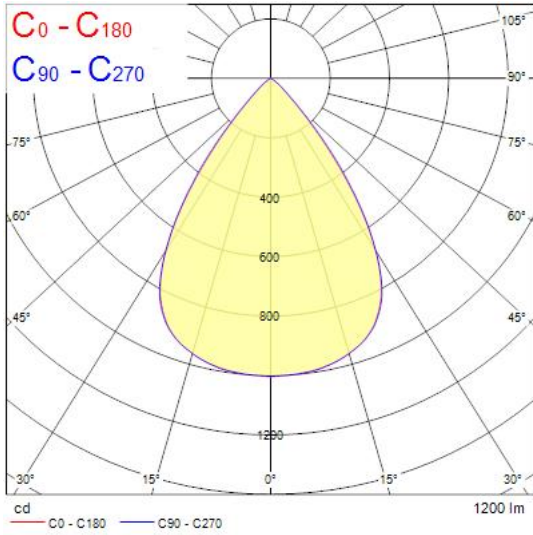

Insaver Slim UGR19 IP44 150 1200lm 840 0030501

IK rating

IK07

Product EAN number

5410288305011

Warranty

5 years

Photometry