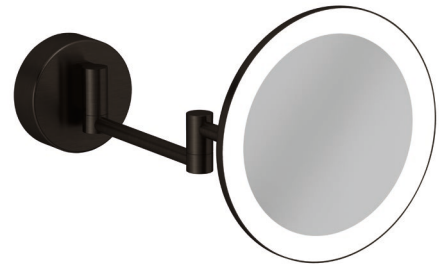

Technische Daten/ Technical Data

KLUDI-VELA R
LED cosmetic mirror

Ref.: 58995N2W

Finishes:
N2 Brushed Gunmetal PVD

Product description
Manufacturer KLUDI GmbH & Co. KG
Typ: KLUDI-VELA R
LED cosmetic mirror
Ref.: 58995N2W

LED cosmetic mirror
wall mounted
material: mirror glass
material frame: metal
mirror one-sided
swiveled on a double-jointed arm
2 changeable color temperature 3000K or 5700K
switch on the back
3 x magnification
lighting LED 4,5W
input voltage: 200 - 240 V / AC 50-60 Hz
output voltage: 12V - DC
degree of protection: IP44
connection: direct
CE checked
protection class 1
energy efficiency class E
concealed fastening
with fixing material screws and dowels

Produktabbildung/ Product picture