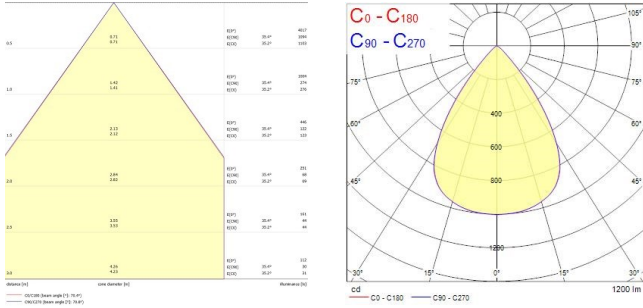

INSAVER SLIM 150

Insaver Slim UGR19 IP44 150 1200lm 840
0030501

TECHNICAL DRAWINGS