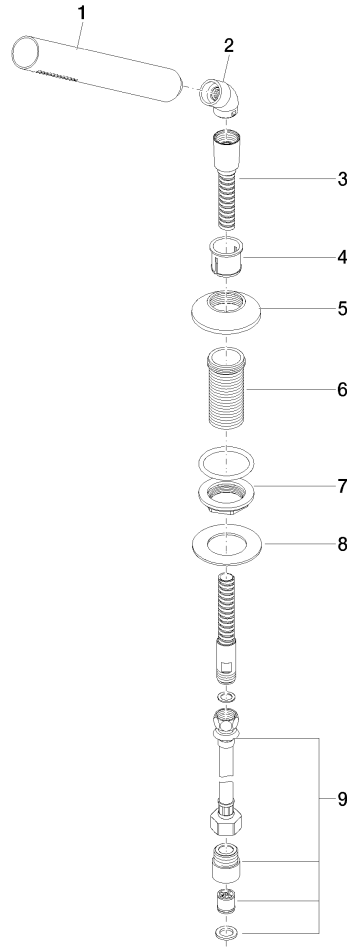

27 702 809 Product version from 3/13/2017 to 5/15/2020

- COMPACT RAIN, max. flow rate 6.8 l/min (at 3 bar)
- with anti-scale system
- rosette Ø 60 mm
- hole diameter 32 mm
- metal shower hose 1750mm with integrated anti-twist protection
- WRAS

## VAIA Hand shower set for bath rim or tile edge installation - Platinum

VAIA

27 702 809 Product version from 3/13/2017 to 5/15/2020

### Spare parts list

No.	Item Number	Name	Quantity used	Delivery time
9	12 505 970 90	High pressure hose 1/2" x 3/8" x 500 mm -	1.00	14
7	04 23 10 032 46 90	Mounting with seals M30 x 1,5 -	1.00	14
6	09 30 01 090-07	Connection Ø 33 x 67 mm - untreated nickel-plated	1.00	40
8	09 30 11 060 90	Disc 60 x 34 x 2 mm -	1.00	14
3	28 322 970-08	Metal shower hose 1/2" x 3/8" x 1750 mm - Platinum	1.00	54
4	90 18 40 085 00 90	Sleeve -	1.00	14
2	90 24 04 019 00-08	Elbow 35° 1/2" x 1/2" - Platinum	1.00	54
5	09 27 80 016-08	Rosette Ø 60 x 13,5 mm - Platinum	1.00	54
1	90 12 11 140 41-08	Bar-type hand shower 6,8 l/min - Platinum	1.00	-