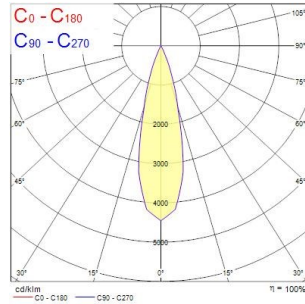

Myriad Adjustable Square - White with Silver bezel

MYRIAD ADJ SQUARE WHITE 2700K DALI SILVER BZ
2058040

PRODUCT OVERVIEW

Product name	MYRIAD ADJ SQUARE WHITE 2700K DALI SILVER BZ
Technology	LED
Cap/Base	N/A
Housing	PC Polycarbonate
Mount	Ceiling recessed mounting
Environment	Indoor
Warranty	5 years
Fixture luminous flux (lm)	567
Luminaire efficacy (lm/W)	57
LOR (%)	100
Colour temperature (K)	2700
Light colour	Candlelight
CRI (Ra)	85
Colour Variation Initial (SDCM)	SDCM3
Photobiological Risk Group	RG1
Total power consumption (W)	10
Electrical protection	Class II
Housing colour	White
IP rating	IP20
IK rating	IK02
Product EAN number	5025768580408

PHOTOMETRY

Myriad Adjustable Square - White with Silver bezel

MYRIAD ADJ SQUARE WHITE 2700K DALI SILVER BZ
2058040

TECHNICAL DRAWINGS