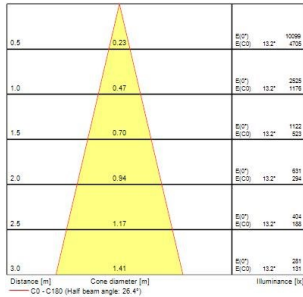

Myriad Adjustable Square - White with Silver bezel

MYRIAD ADJ SQUARE WHITE 2700K DALI SILVER BZ
2058040

PRODUCT OVERVIEW

Product name	MYRIAD ADJ SQUARE WHITE 2700K DALI SILVER BZ
Technology	LED
Cap/Base	N/A
Housing	PC Polycarbonate
Mount	Ceiling recessed mounting
Environment	Indoor
Warranty	5 years
Fixture luminous flux (lm)	567
Luminaire efficacy (lm/W)	57
LOR (%)	100
Colour temperature (K)	2700
Light colour	Candlelight
CRI (Ra)	85
Colour Variation Initial (SDCM)	SDCM3
Photobiological Risk Group	RG1
Total power consumption (W)	10
Electrical protection	Class II
Housing colour	White
IP rating	IP20
IK rating	IK02
Product EAN number	5025768580408

PHOTOMETRY

Myriad Adjustable Square - White with Silver bezel

MYRIAD ADJ SQUARE WHITE 2700K DALI SILVER BZ
2058040

TECHNICAL DRAWINGS