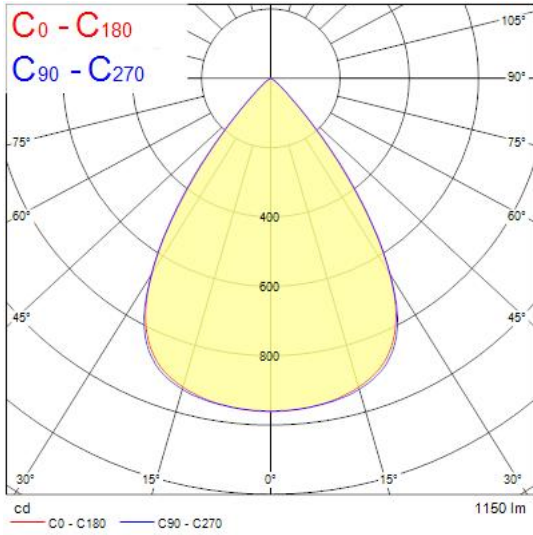

Product Overview

Product name	Insaver Slim UGR19 IP44 150 1150lm 830
Technology	LED
Cap/Base	N/A
Housing	Aluminium
Mount	Ceiling recessed mounting
E-number FI	4278509
Fixture luminous flux (lm)	1150
Luminaire efficacy (lm/W)	121
Colour temperature (K)	3000
Light colour	Warm White
CRI (Ra)	80
Colour Variation Initial (SDCM)	3
Glare control	< 19
Photobiological Risk Group	RG1
Total power consumption (W)	9.5
Electrical protection	Class II
Control gear type	LED driver constant current
LED Flickering Rate	Ultra low (5% or less)
Housing colour	RAL 9010 - Pure white
IP rating	IP44/20

Insaver Slim UGR19 IP44 150 1150lm 830 0030500

IK rating

IK07

Product EAN number

5410288305004

Warranty

5 years

Photometry