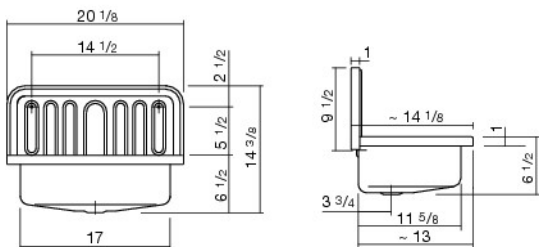

Technical data sheet

Basic Components
AG.STAHLFORM510U
 Article number: 1200000000

Design partner: Alape

Features

Description	AG.STAHLFORM510U
Article number	1200000000
Standard colour	white
Construction	with overflow, without lotion dispenser, without faucet hole
Special versions	
Dimension	20 1/8 x 14 1/8"
Material	glazed steel, glazed inside and outside
Net weight	8.15 lbs
Installation	for wall connection
Accessoires	Aluminium grid

Text for invitation to tender

Bucket sink, 20 1/8 x 14 1/8", glazed inside and outside, no tap hole, with overflow, blue PVC edge. Includes fixing set and overflow set, with plug and chain

Brand: Alape

Modell: AG.STAHLFORM510U
