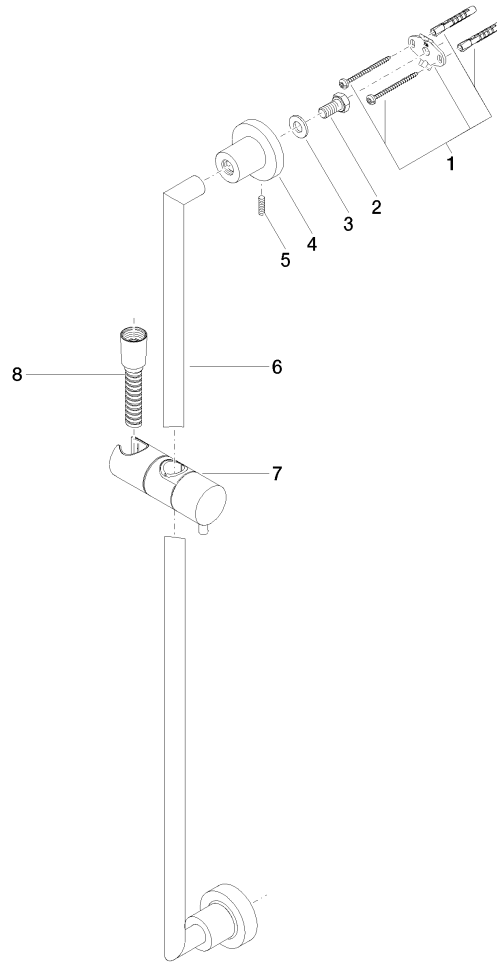

26 413 892 Product version from 4/1/2024

- metal shower hose 1750mm with integrated anti-twist protection
- shower hose connector 3/8"
- slide bar

**Technical data:**

- gauge 800 mm
- rosettes Ø 55 mm
- Pipe diameter 18 mm

Required miscellaneous

	<b>Hand shower FlowReduce 120 mm - Chrome</b> • 5 jets • Ø 120 mm	28 012 979-00 0010
---	---	-----------------------

Required miscellaneous

	<b>SERIES-VARIOUS Hand shower FlowReduce - Chrome</b>	28 029 979-00 0010
---	---	-----------------------

### Spare parts list

No.	Item Number	Name	Quantity used	Delivery time
1	05 17 20 739 00 90	Attachment set 150 x 65 x 10 mm -	2.00	14
8	28 322 970-00	Metal shower hose 1/2" x 3/8" x 1750 mm - Chrome	1.00	14
7	12 580 970-00	Slide unit - Chrome	1.00	20
2	09 30 30 071 90	Mounting Hexagonal bolt with thread as far as head M10 x 20 mm -	2.00	14
6	05 28 22 590 00-00	Holder for towel rail and shower set 818 x 40 x 18 mm - Chrome	1.00	20
4	08 17 89 505-00	Holder universal 60 x 100 x 60 mm - Chrome	2.00	20
5	04 31 11 113 00 90	Mounting Threaded pin M5 x 12 mm -	2.00	14
3	09 30 11 046 90	Washer Ø 10,5 -	2.00	14