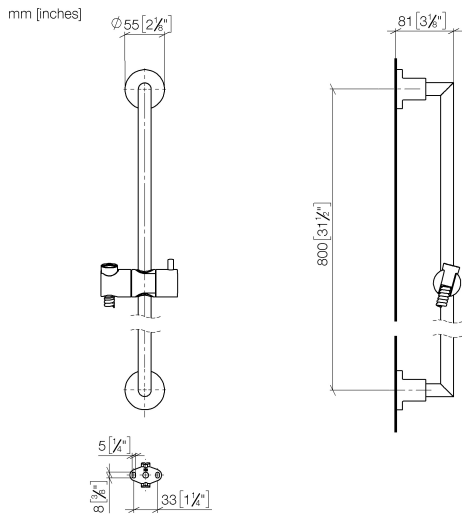

26 413 892 Product version from 4/1/2024

Codes & Standards

ASME A112.18.1	cUPC	Scottish Water Byelaws	UK Water Supply Regulations
XP P 41-280			

Certificates and sustainability

ACS_20 ACC LY	WRAS_2009	IAPMO_4976