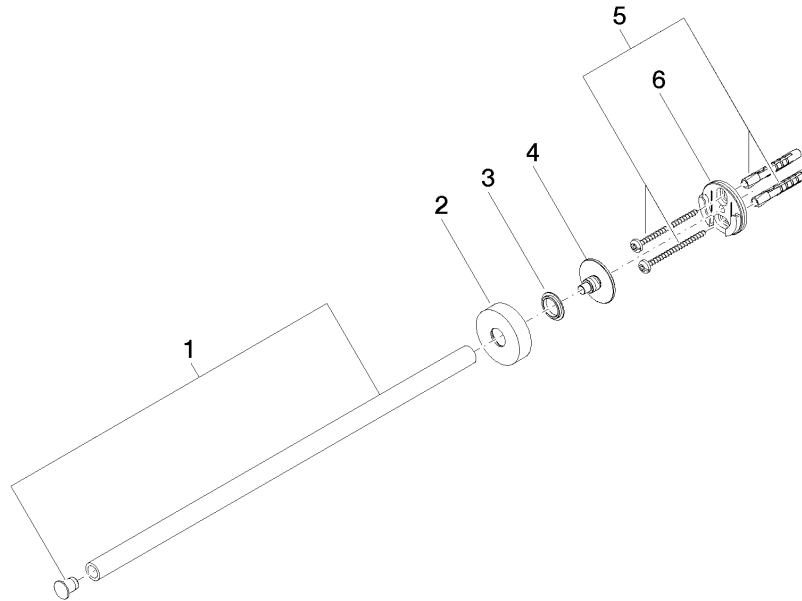

**Towel bar 1-piece non-swivel - Chrome**

SERIES SPECIFIC

83 215 979 Product version from 7/1/2023

- rosette Ø 40 mm
- 360mm projection

	Chrome	83 215 979-00
	Brushed Platinum	83 215 979-06
	Dark Chrome	83 215 979-19
	Light Gold (PVD)	83 215 979-26
	Brushed Light Gold (PVD)	83 215 979-27
	Matte Black	83 215 979-33
	Brushed Gold (PVD)	83 215 979-37
	Brushed Dark Brass (PVD)	83 215 979-39
	Brushed Bronze (PVD)	83 215 979-42
	Brushed Dark Bronze (PVD)	83 215 979-43
	Brushed Champagne (22kt Gold)	83 215 979-46
	Champagne (22kt Gold)	83 215 979-47
	Brushed Chrome	83 215 979-93
	Brushed Dark Platinum	83 215 979-99

83 215 979 Product version from 7/1/2023

mm [inches]

83 215 979 Product version from 7/1/2023

Parts for other finishes can be found here: Brushed Platinum

### Spare parts list

No.	Item Number	Name	Quantity used	Delivery time
4	08 17 97 560 90	Holder Ø 32 x 16 mm -	1.00	14
6	08 17 97 501 07	Holder Ø 38 x 9 mm -	1.00	14
3	08 30 11 516 90	Ring Ø 20 x 3 mm -	1.00	14
5	05 30 31 025 00 90	Mounting Bolt Round head 4,5 x 60 mm -	1.00	14
1	90 17 97 566 00-00	Holder Rod, short towel bar Ø 13 x 354 mm - Chrome	1.00	20
2	90 27 97 508 00-00	rosette	1.00	-