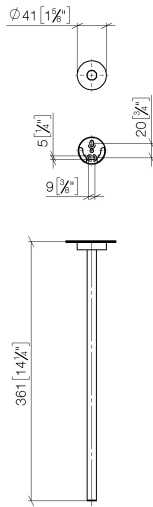

**Towel bar 1-piece non-swivel - Chrome**

SERIES SPECIFIC

83 215 979 Product version from 7/1/2023

- rosette Ø 40 mm
- 360mm projection

	Chrome	83 215 979-00
	Brushed Platinum	83 215 979-06
	Dark Chrome	83 215 979-19
	Light Gold (PVD)	83 215 979-26
	Brushed Light Gold (PVD)	83 215 979-27
	Matte Black	83 215 979-33
	Brushed Gold (PVD)	83 215 979-37
	Brushed Dark Brass (PVD)	83 215 979-39
	Brushed Bronze (PVD)	83 215 979-42
	Brushed Dark Bronze (PVD)	83 215 979-43
	Brushed Champagne (22kt Gold)	83 215 979-46
	Champagne (22kt Gold)	83 215 979-47
	Brushed Chrome	83 215 979-93
	Brushed Dark Platinum	83 215 979-99

83 215 979 Product version from 7/1/2023

mm [inches]

83 215 979 Product version from 7/1/2023

Parts for other finishes can be found here: Brushed Platinum

### Spare parts list

No.	Item Number	Name	Quantity used	Delivery time
4	08 17 97 560 90	Holder Ø 32 x 16 mm -	1.00	14
6	08 17 97 501 07	Holder Ø 38 x 9 mm -	1.00	14
3	08 30 11 516 90	Ring Ø 20 x 3 mm -	1.00	14
5	05 30 31 025 00 90	Mounting Bolt Round head 4,5 x 60 mm -	1.00	14
1	90 17 97 566 00-00	Holder Rod, short towel bar Ø 13 x 354 mm - Chrome	1.00	20
2	90 27 97 508 00-00	rosette	1.00	-