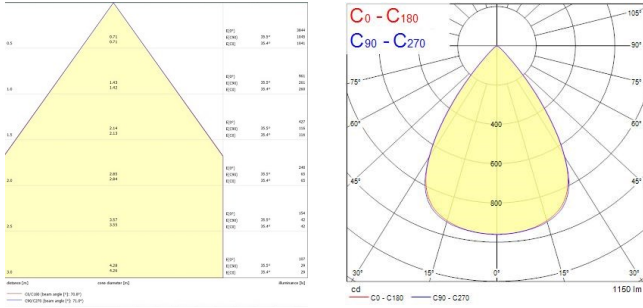

INSAVER SLIM 150

Insaver Slim UGR19 IP44 150 1150lm 830
0030500

TECHNICAL DRAWINGS