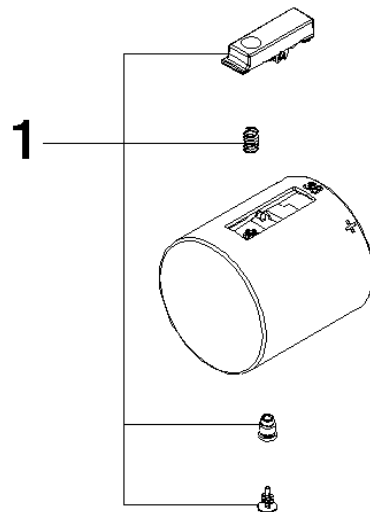

## Handle for thermostat Ø 46 x 48 mm - Brushed Dark Chrome

SPARE PARTS

90 17 33 020 00 Product version from 4/1/2025

## Handle for thermostat Ø 46 x 48 mm - Brushed Dark Chrome

SPARE PARTS

---

90 17 33 020 00 Product version from 4/1/2025

90 17 33 020 00 Product version from 4/1/2025

Parts for other finishes can be found here: [Chrome](#)