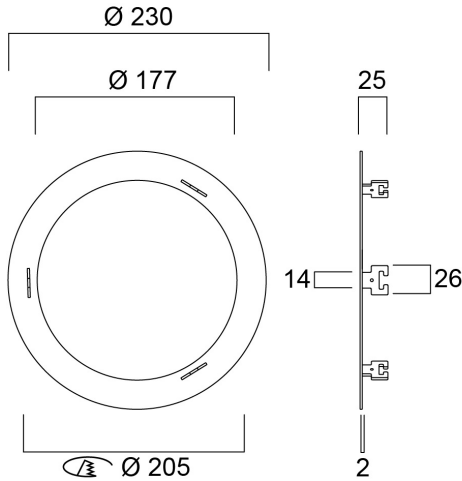

Features

- Adapting ring is suitable for the fixture of 177mm cut out. When put together, it can be used in a new cut out of 205mm. Outer ring of 230mm dia. RAL9016.

Product Overview

Product name	Adapting Ring RAL9016 177/205/230
Technology	Accessory
Mount	Ceiling recessed mounting
E-number FI	4278418
Housing colour	RAL 9016 - Traffic white / Bezel
IP rating	IP20
IK rating	IK02
Product EAN number	5410288304670
Warranty	3 years

Adapting Ring RAL9016 177/205/230 0030467

Technical drawings

Data table

GENERAL DATA

Product name	Adapting Ring RAL9016 177/205/230
Technology	Accessory
Mount	Ceiling recessed mounting
E-number FI	4278418
Warranty	3 years

ELECTRICAL DATA

Control gear required	No
-----------------------	----

PHYSICAL DATA

Housing colour	RAL 9016 - Traffic white / Bezel
IP rating	IP20
IK rating	IK02
Weight (kg)	0.281

PACKAGING

Single packaging type	Plastic
Product EAN number	5410288304670
Packaging single width (cm)	4.5
Packaging single depth (cm)	24.0
DUN14 (outer)	15410288304677
Packaging outer length / height (cm)	49.5