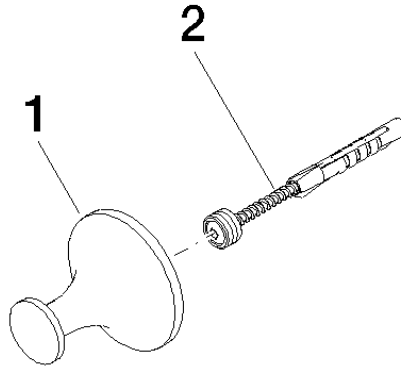

83 251 809 Product version from 4/1/2024

- 46mm projection
- rosette Ø 50 mm

	Chrome	83 251 809-00
	Brushed Platinum	83 251 809-06
	Platinum	83 251 809-08
	Dark Chrome	83 251 809-19
	Brushed Durabronze (23kt Gold)	83 251 809-28
	Brushed Gold (PVD)	83 251 809-37
	Brushed Dark Brass (PVD)	83 251 809-39
	Brushed Bronze (PVD)	83 251 809-42
	Brushed Dark Bronze (PVD)	83 251 809-43
	Brushed Champagne (22kt Gold)	83 251 809-46
	Champagne (22kt Gold)	83 251 809-47
	Brushed Dark Platinum	83 251 809-99

83 251 809 Product version from 4/1/2024

mm [inches]

83 251 809 Product version from 4/1/2024

Parts for other finishes can be found here: Brushed
Platinum

Spare parts list

No.	Item Number	Name	Quantity used	Delivery time
1	08 18 60 536-00	Hooks Ø 50 x 46 mm - Chrome	1.00	20
2	05 24 04 506 00 90	Mounting for hook -	1.00	14