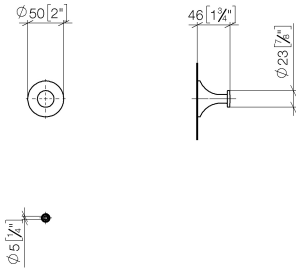

83 251 809 Product version from 4/1/2024

- 46mm projection
- rosette Ø 50 mm

	Chrome	83 251 809-00
	Brushed Platinum	83 251 809-06
	Platinum	83 251 809-08
	Dark Chrome	83 251 809-19
	Brushed Durabronze (23kt Gold)	83 251 809-28
	Brushed Gold (PVD)	83 251 809-37
	Brushed Dark Brass (PVD)	83 251 809-39
	Brushed Bronze (PVD)	83 251 809-42
	Brushed Dark Bronze (PVD)	83 251 809-43
	Brushed Champagne (22kt Gold)	83 251 809-46
	Champagne (22kt Gold)	83 251 809-47
	Brushed Dark Platinum	83 251 809-99

83 251 809 Product version from 4/1/2024

mm [inches]

83 251 809 Product version from 4/1/2024

Parts for other finishes can be found here: Brushed
Platinum

Spare parts list

No.	Item Number	Name	Quantity used	Delivery time
1	08 18 60 536-00	Hooks Ø 50 x 46 mm - Chrome	1.00	20
2	05 24 04 506 00 90	Mounting for hook -	1.00	14