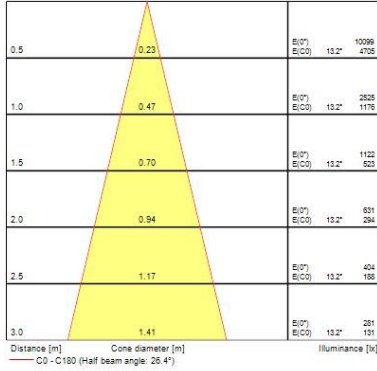

Myriad Adjustable Square - White with Silver bezel

MYRIAD ADJ SQUARE WHITE 2700K DALI SILVER BZ
2058040

Mount	Ceiling recessed mounting
Environment	Indoor
Performance ambient temperature Tq (°C)	25
Warranty	5 years

Optical data

Fixture luminous flux (lm)	567
Luminaire efficacy (lm/W)	57
LOR (%)	100
Colour temperature (K)	2700
Light colour	Candlelight
CRI (Ra)	85
Colour Variation Initial (SDCM)	SDCM3
Adjustable chromaticity	N
Photobiological Risk Group	RG1

Electrical data

Total power consumption (W)	10
Primary Supply/Product voltage - min (V)	230
Electrical protection	Class II
Drive current (mA)	250
Energy Efficiency Class (A->G) of contained light source	E
Nominal Frequency (Hz)	50/60Hz

Lifetime data

Lifespan L70 B50	100000
Lifespan L80 B20	100000
Lifespan L90 B10	68500

Physical data

Housing colour	White
IP rating	IP20
IK rating	IK02
Nominal Product Width (mm)	72
Max. Lamp Diameter (mm) - D	90
Weight (kg)	0.838
Recessed Depth (mm)	115

Packaging

Single packaging type	Carton
Product EAN number	5025768580408
Packaging single width (cm)	15.0
Packaging single depth (cm)	17.5
DUN14 (outer)	05025768580408
Packaging outer length / height (cm)	17.5

Myriad Adjustable Square - White with Silver bezel MYRIAD ADJ SQUARE WHITE 2700K DALI SILVER BZ 2058040

PHOTOMETRY

TECHNICAL DRAWINGS