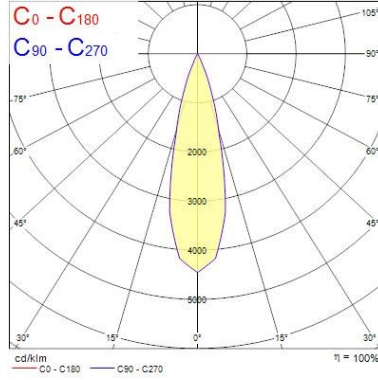

Myriad Adjustable Square - White with Silver bezel

MYRIAD ADJ SQUARE WHITE 2700K DALI SILVER BZ
2058040

Mount	Ceiling recessed mounting
Environment	Indoor
Performance ambient temperature Tq (°C)	25
Warranty	5 years

Optical data

Fixture luminous flux (lm)	567
Luminaire efficacy (lm/W)	57
LOR (%)	100
Colour temperature (K)	2700
Light colour	Candlelight
CRI (Ra)	85
Colour Variation Initial (SDCM)	SDCM3
Adjustable chromaticity	N
Photobiological Risk Group	RG1

Electrical data

Total power consumption (W)	10
Primary Supply/Product voltage - min (V)	230
Electrical protection	Class II
Drive current (mA)	250
Energy Efficiency Class (A->G) of contained light source	E
Nominal Frequency (Hz)	50/60Hz

Lifetime data

Lifespan L70 B50	100000
Lifespan L80 B20	100000
Lifespan L90 B10	68500

Physical data

Housing colour	White
IP rating	IP20
IK rating	IK02
Nominal Product Width (mm)	72
Max. Lamp Diameter (mm) - D	90
Weight (kg)	0.838
Recessed Depth (mm)	115

Packaging

Single packaging type	Carton
Product EAN number	5025768580408
Packaging single width (cm)	15.0
Packaging single depth (cm)	17.5
DUN14 (outer)	05025768580408
Packaging outer length / height (cm)	17.5

Myriad Adjustable Square - White with Silver bezel MYRIAD ADJ SQUARE WHITE 2700K DALI SILVER BZ 2058040

PHOTOMETRY

TECHNICAL DRAWINGS