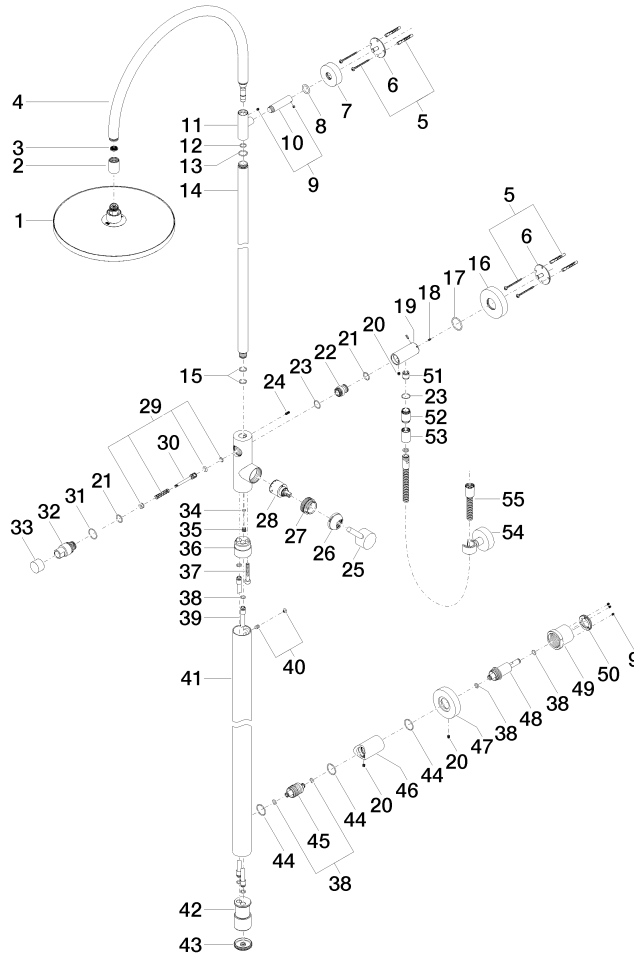

Shower system with single-lever shower mixer without hand shower - Brushed Durabron (23kt Gold) SERIES SPECIFIC

26 024 661 Product version from 10/1/2023

Spare parts list

No.	Item Number	Name	Quantity used	Delivery time
	35 09 31 20 027 10-00	Plug M8 x 1 - Chrome	1.00	20
	22 09 24 03 162 20 90	Nipple Ø 25 x 30 mm -	1.00	14
	32 09 21 34 081 20-28	Diverter Ø 30 x 56 mm - Brushed Durabron (23kt Gold)	1.00	40
	27 09 24 04 341 90	nut	1.00	82
	51 90 23 01 141 00 90	Back-flow preventer -	1.00	14
	16 09 27 88 010-28	Rosette Ø 78 x Ø 30,3 x 18 mm - Brushed Durabron (23kt Gold)	1.00	40
	42 09 17 11 024 20 90	Connection Distributor, shower pipe Ø 42 x 55 mm -	1.00	-
Spare part can no longer be ordered, please order the replacement item				
	10 09 11 10 083-28	Connection Ø 18 x 70 mm - Brushed Durabron (23kt Gold)	1.00	40
	38 09 14 10 139 90	O-Ring EPDM 70 9,0 x 2,0 mm -	6.00	14
	31 09 14 10 112 90	O-Ring 24,0 x 2,0 mm -	1.00	14
	12 90 14 10 077 00 90	O-Ring EPDM 70 12,0 x 2,0 mm -	1.00	14
	55 90 30 02 072 00-28	Metal shower hose 1/2" x 3/8" x 1250 mm - Brushed Durabron (23kt Gold)	1.00	40
	29 90 16 02 023 00 90	Diverter Repair kit, bath deck mounting 15 x 50 x 15 mm -	1.00	14
	48 09 24 04 210 10 90	Nipple Ø 33 x 105 mm -	1.00	14
	7 09 27 89 000-28	Rosette Ø 57 x Ø 19 x 18 mm - Brushed Durabron (23kt Gold)	1.00	40
	34 09 14 10 132 90	O-Ring EPDM 70 6,0 x 1,5 mm -	1.00	14
	37 09 30 30 111 90	Mounting Cylinder head screw with hexagon socket M8 x 50 mm -	1.00	14