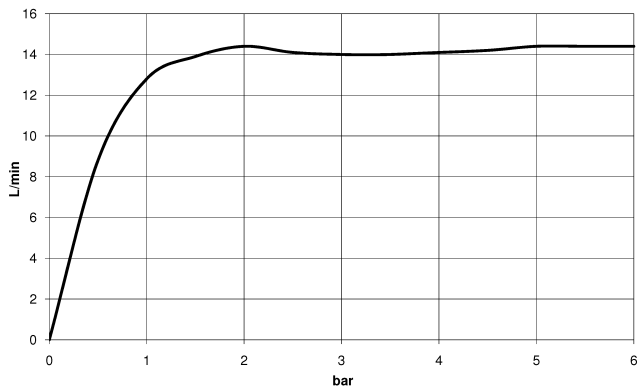

26 024 661 Product version from 10/1/2023

mm [inch]

Flow rate chart

Codes & Standards

DIN 4109

EN 1717

ISO 3822

Scottish Water
Byelaws