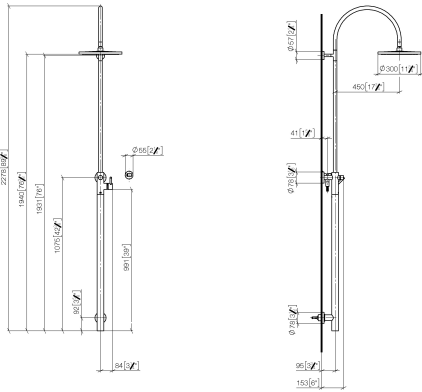

Shower system with single-lever shower mixer without hand shower - Brushed Durabronze (23kt Gold) SERIES SPECIFIC

26 024 661 Product version from 10/1/2023

- shower with fixed riser projection 450mm
- pivotable 180°
- overhead shower: rain flow
- rain shower Ø 300 mm
- rain shower with anti-scale system
- max. rainshower flow 14 l/min
- Function from: 10 l/min
- shower holder with rosette Ø 78mm
- slide-on rosettes Ø 55 mm
- 1500 mm metal shower hose
- height of fittings up to top edge of elbow 2280mm
- height of fittings up to rain shower (bottom edge) 1940mm
- automatic diverter for fixed-riser shower/hand shower
- Pipe diameter 20 mm
- quick clearing
- WRAS

| | | |
|---|--|---------------|
|  | Hand shower 130 mm - Brushed Durabron (23kt Gold) | 28 016 979-28 |
|---|--|---------------|

Required miscellaneous

| | | |
|---|---|---------------|
|  | Hand shower 120 mm - Brushed Durabron (23kt Gold) •Four settings: COMPACT RAIN, COMPACT SOFT FLOW, COMPACT AQUAPRESSURE FLOW, COMPACT CASCADE, max. flow rate l/min (at 3 bar) •spray head Ø 120mm •Hand shower see page {PAGE} | 28 012 979-28 |
|---|---|---------------|

26 024 661 Product version from 10/1/2023

mm [inch]

Flow rate chart

Codes & Standards

DIN 4109

EN 1717

ISO 3822

Scottish Water
Byelaws