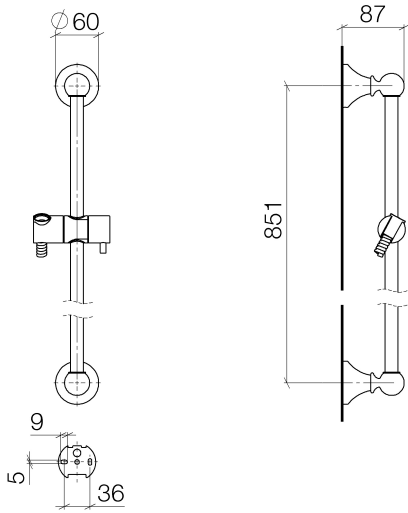

26 413 370 Product version from 4/1/2025

Codes & Standards

ASME A112.18.1	cUPC	Scottish Water Byelaws	UK Water Supply Regulations

Certificates and sustainability

WRAS_2009	IAPMO_4976