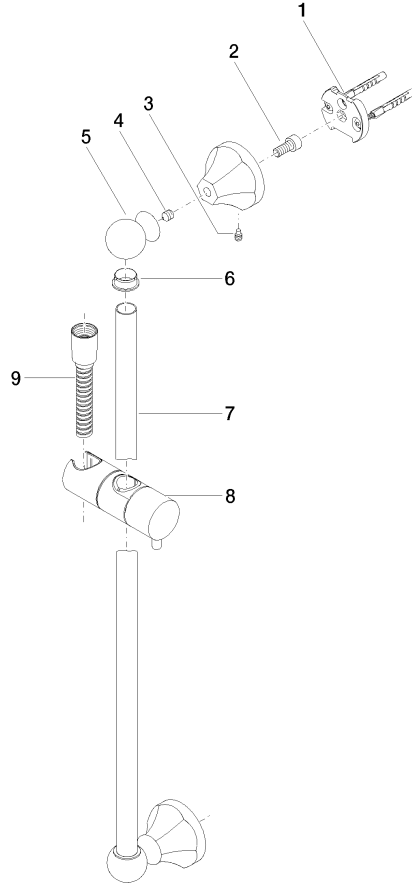

26 413 370 Product version from 4/1/2025

- metal shower hose 1750mm with integrated anti-twist protection
- shower hose connector 1/2"
- slide bar

Technical data:

- gauge 850 mm
- rosettes Ø 60 mm
- Pipe diameter 18 mm

Required miscellaneous

	MADISON Hand shower FlowReduce 95 mm - Durabronz (23kt Gold) •Three settings: COMPACT RAIN, COMPACT SOFT FLOW, COMPACT AQUAPRESSURE FLOW, max. flow rate l/min (at 3 bar) •spray head Ø 95mm •Hand shower see page {PAGE}	28 002 978-09 0010
--	---	--------------------

Required miscellaneous

	MADISON Hand shower 95 mm - Durabronz (23kt Gold) •Three settings: COMPACT RAIN, COMPACT SOFT FLOW, COMPACT AQUAPRESSURE FLOW, max. flow rate l/min (at 3 bar) •spray head Ø 95mm •Hand shower see page {PAGE}	28 002 978-09
--	--	---------------

Certificates and sustainability

WRAS_2009	IAPMO_4976
-----------	------------

Spare parts list

No.	Item Number	Name	Quantity used	Delivery time
4	09 31 11 002 90	Mounting Threaded pin with hexagon socket M8 x 10 mm -	2.00	14
7	08 28 22 596-09	Pipe Ø 18 x 870 mm - Durabron (23kt Gold)	1.00	-
Spare part can no longer be ordered, please order the replacement item				
8	12 580 970-09	Slide unit - Durabron (23kt Gold)	1.00	54
6	09 18 40 009 90	Sleeve Ø 23 x 10 mm -	2.00	14
1	05 17 97 507 00 90	Attachment set 52 x 45 x 70 mm -	2.00	14
9	28 204 970-09	Metal shower hose 1/2" x 1/2" x 1750 mm - Durabron (23kt Gold)	1.00	54
3	09 31 11 140 90	Mounting Threaded pin with hexagon socket with pins M6 x 10 mm -	2.00	-
Spare part can no longer be ordered, please order the replacement item				
	043111400090	Mounting Threaded pin M6 x 10 mm -		
5	09 21 40 020-09	Ball joint for bidet aerator 32 x 35 x 46,5 mm - Durabron (23kt Gold)	2.00	-
Spare part can no longer be ordered, please order the replacement item				
2	09 30 30 048 90	Mounting Cylinder head screw with hexagon socket M8 x 18 mm -	2.00	14