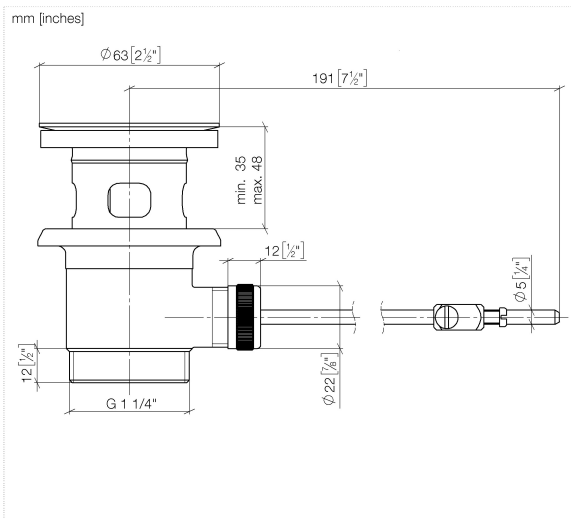

90 11 01 001 00 Product version from 4/1/2025

	Light Gold (PVD)	90 11 01 001 00-26
	Chrome	90 11 01 001 00-00
	Gold (23.9kt)	90 11 01 001 00-01
	Brushed Platinum	90 11 01 001 00-06
	Platinum	90 11 01 001 00-08
	Durabrand (23kt Gold)	90 11 01 001 00-09
	Matte White	90 11 01 001 00-10
	Dark Chrome	90 11 01 001 00-19
	Brushed Light Gold (PVD)	90 11 01 001 00-27
	Brushed Durabrand (23kt Gold)	90 11 01 001 00-28
	Red	90 11 01 001 00-29
	Orange	90 11 01 001 00-30
	Dark Green	90 11 01 001 00-31
	Matte Black	90 11 01 001 00-33
	Brushed Gold (PVD)	90 11 01 001 00-37
	Brushed Dark Brass (PVD)	90 11 01 001 00-39
	Brushed Bronze (PVD)	90 11 01 001 00-42
	Brushed Dark Bronze (PVD)	90 11 01 001 00-43
	Brushed Champagne (22kt Gold)	90 11 01 001 00-46
	Champagne (22kt Gold)	90 11 01 001 00-47
	Cyprus	90 11 01 001 00-49
	Brushed Chrome	90 11 01 001 00-93
	Brushed Dark Platinum	90 11 01 001 00-99

Basin Waste - Light Gold (PVD)

SPARE PARTS

90 11 01 001 00 Product version from 4/1/2025

90 11 01 001 00 Product version from 4/1/2025

90 11 01 001 00 Product version from 4/1/2025

Parts for other finishes can be found here: [Chrome](#)

Spare parts list

No.	Item Number	Name	Quantity used	Delivery time
10	09 34 01 004-26	Joint for pop-up waste 9 x 20 x 25 mm - Light Gold (PVD)	1.00	82
2	04 31 20 016 00-26	Plug for 1 1/4" pop-up waste Ø 46 x 67,5 mm - Light Gold (PVD)	1.00	-
Spare part can no longer be ordered, please order the replacement item				
7	09 31 09 046-26	bar	1.00	82
9	09 23 30 004-26	Cover for pop-up waste 1/2" - Light Gold (PVD)	1.00	82
8	09 30 11 049 90	Centering disc 10,2 x 18 x 2 mm -	1.00	14
6	09 14 05 040 90	Washer for pop-up waste Ø 18 x 6,5 mm -	1.00	14
5	09 11 01 023-26	Basin Waste Lower part 1 1/4" - Light Gold (PVD)	1.00	82
1	90 11 01 026 00-26	Cup Ø 63 - Light Gold (PVD)	1.00	40
3	04 28 10 026 00 90	Plug for 1 1/4" pop-up waste -	1.00	14
4	09 14 03 025 90	Washer Profile seal Ø 64 x 6 mm -	1.00	14