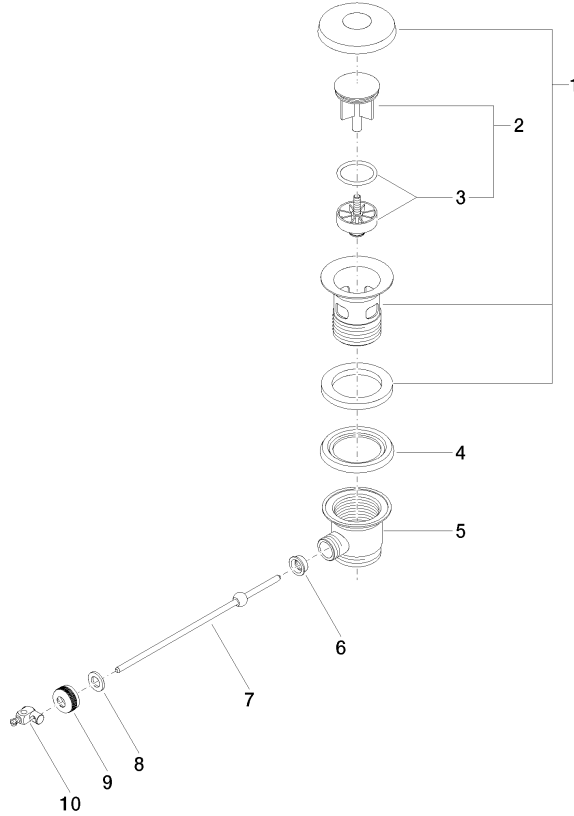

Basin Waste - Light Gold (PVD)

SPARE PARTS

90 11 01 001 00 Product version from 4/1/2025

90 11 01 001 00 Product version from 4/1/2025

90 11 01 001 00 Product version from 4/1/2025

Parts for other finishes can be found here: [Chrome](#)

Spare parts list

No.	Item Number	Name	Quantity used	Delivery time
10	09 34 01 004-26	Joint for pop-up waste 9 x 20 x 25 mm - Light Gold (PVD)	1.00	82
2	04 31 20 016 00-26	Plug for 1 1/4" pop-up waste Ø 46 x 67,5 mm - Light Gold (PVD)	1.00	-
Spare part can no longer be ordered, please order the replacement item				
7	09 31 09 046-26	bar	1.00	82
9	09 23 30 004-26	Cover for pop-up waste 1/2" - Light Gold (PVD)	1.00	82
8	09 30 11 049 90	Centering disc 10,2 x 18 x 2 mm -	1.00	14
6	09 14 05 040 90	Washer for pop-up waste Ø 18 x 6,5 mm -	1.00	14
5	09 11 01 023-26	Basin Waste Lower part 1 1/4" - Light Gold (PVD)	1.00	82
1	90 11 01 026 00-26	Cup Ø 63 - Light Gold (PVD)	1.00	40
3	04 28 10 026 00 90	Plug for 1 1/4" pop-up waste -	1.00	14
4	09 14 03 025 90	Washer Profile seal Ø 64 x 6 mm -	1.00	14