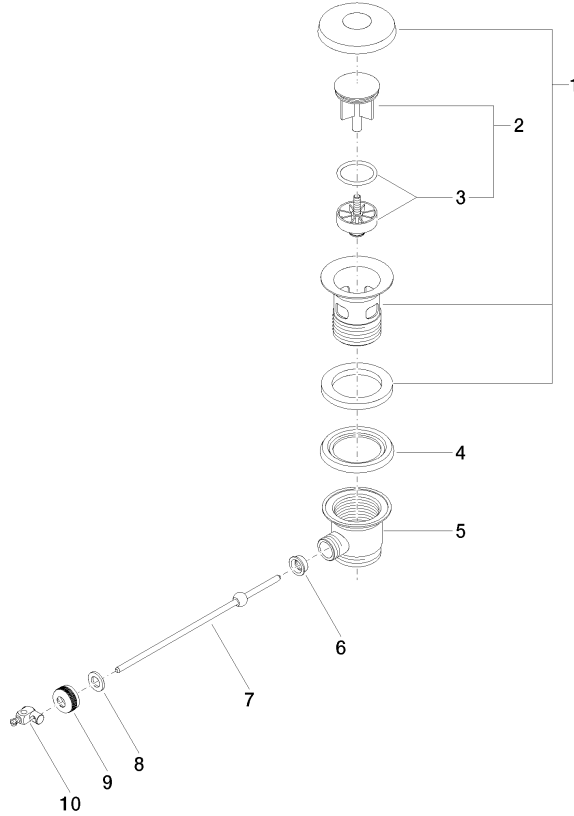

## Basin Waste - Brushed Dark Brass (PVD)

SPARE PARTS

---

90 11 01 001 00 Product version from 4/1/2025

90 11 01 001 00 Product version from 4/1/2025

Parts for other finishes can be found here: [Chrome](#)

**Spare parts list**

No.	Item Number	Name	Quantity used	Delivery time
	2 04 31 20 016 00-39	Plug for 1 1/4" pop-up waste Ø 46 x 67,5 mm - Brushed Dark Brass (PVD)	1.00	-
Spare part can no longer be ordered, please order the replacement item				
	8 09 30 11 049 90	Centering disc 10,2 x 18 x 2 mm -	1.00	14
	7 09 31 09 046-39	Ball rod Ø 5 x 200 mm - Brushed Dark Brass (PVD)	1.00	82
	3 04 28 10 026 00 90	Plug for 1 1/4" pop-up waste -	1.00	14
	9 09 23 30 004-39	Cover for pop-up waste 1/2" - Brushed Dark Brass (PVD)	1.00	82
	5 09 11 01 023-39	Basin Waste Lower part 1 1/4" - Brushed Dark Brass (PVD)	1.00	82
	1 90 11 01 026 00-39	Cup Ø 63 - Brushed Dark Brass (PVD)	1.00	40
	4 09 14 03 025 90	Washer Profile seal Ø 64 x 6 mm -	1.00	14
	6 09 14 05 040 90	Washer for pop-up waste Ø 18 x 6,5 mm -	1.00	14
	10 09 34 01 004-39	Joint for pop-up waste 9 x 20 x 25 mm - Brushed Dark Brass (PVD)	1.00	82