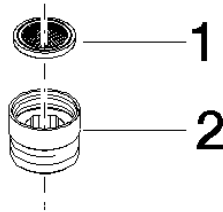

12 202 979 Product version from 10/1/2023

- adapter M 20 x 1 female thread x 1/2" male thread for the connection of a shower hose 1/2" female thread

	Brushed Durabronze (23kt Gold)	12 202 979-28
	Chrome	12 202 979-00
	Brushed Platinum	12 202 979-06
	Platinum	12 202 979-08
	Dark Chrome	12 202 979-19
	Light Gold (PVD)	12 202 979-26
	Brushed Light Gold (PVD)	12 202 979-27
	Matte Black	12 202 979-33
	Brushed Gold (PVD)	12 202 979-37
	Brushed Dark Brass (PVD)	12 202 979-39
	Brushed Bronze (PVD)	12 202 979-42
	Brushed Dark Bronze (PVD)	12 202 979-43
	Brushed Champagne (22kt Gold)	12 202 979-46
	Champagne (22kt Gold)	12 202 979-47
	Brushed Chrome	12 202 979-93
	Brushed Dark Platinum	12 202 979-99

12 202 979 Product version from 10/1/2023

mm [inches]

12 202 979 Product version from 10/1/2023

Parts for other finishes can be found here: [Chrome](#)

Spare parts list

No.	Item Number	Name	Quantity used	Delivery time
1	09 23 01 039 90	Sieve seal Ø 19 x 5,5 mm -	1.00	14
2	09 24 03 141 20-28	Connection Adapter for wall elbow Ø 22 x 17 mm - Brushed Durabronz (23kt Gold)	1.00	40