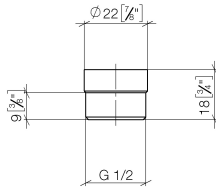

12 202 979 Product version from 10/1/2023

- adapter M 20 x 1 female thread x 1/2" male thread for the connection of a shower hose 1/2" female thread

	Brushed Durabronze (23kt Gold)	12 202 979-28
	Chrome	12 202 979-00
	Brushed Platinum	12 202 979-06
	Platinum	12 202 979-08
	Dark Chrome	12 202 979-19
	Light Gold (PVD)	12 202 979-26
	Brushed Light Gold (PVD)	12 202 979-27
	Matte Black	12 202 979-33
	Brushed Gold (PVD)	12 202 979-37
	Brushed Dark Brass (PVD)	12 202 979-39
	Brushed Bronze (PVD)	12 202 979-42
	Brushed Dark Bronze (PVD)	12 202 979-43
	Brushed Champagne (22kt Gold)	12 202 979-46
	Champagne (22kt Gold)	12 202 979-47
	Brushed Chrome	12 202 979-93
	Brushed Dark Platinum	12 202 979-99

12 202 979 Product version from 10/1/2023

mm [inches]

12 202 979 Product version from 10/1/2023

Parts for other finishes can be found here: [Chrome](#)

Spare parts list

No.	Item Number	Name	Quantity used	Delivery time
1	09 23 01 039 90	Sieve seal Ø 19 x 5,5 mm -	1.00	14
2	09 24 03 141 20-28	Connection Adapter for wall elbow Ø 22 x 17 mm - Brushed Durabronz (23kt Gold)	1.00	40