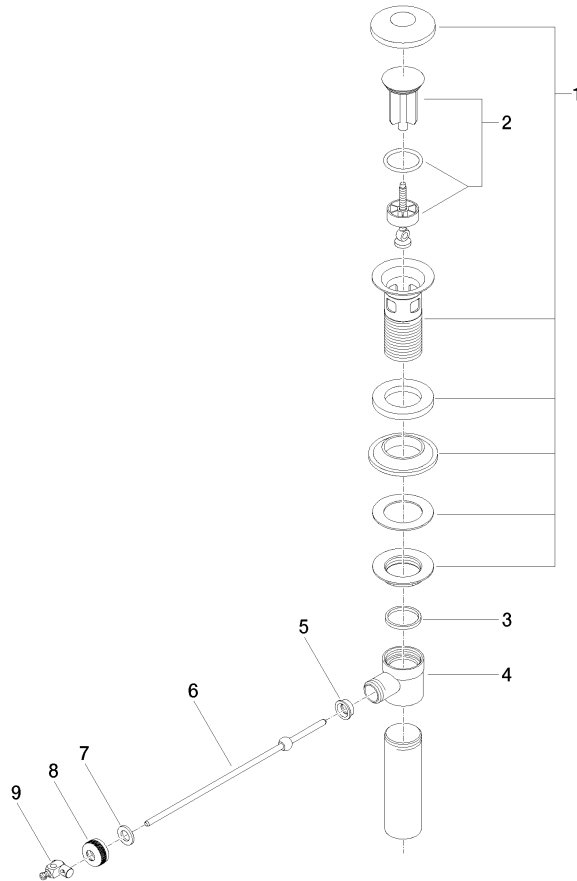

Basin Waste 1" for basin / bidet - Brushed Dark Brass (PVD)

SPARE PARTS

90 11 01 023 00 Product version from 4/1/2025

Brushed Dark
Platinum

90 11 01 023 00-99

Basin Waste 1" for basin / bidet - Brushed Dark Brass (PVD)

SPARE PARTS

90 11 01 023 00 Product version from 4/1/2025

90 11 01 023 00 Product version from 4/1/2025

Parts for other finishes can be found here: [Chrome](#)

Spare parts list

No.	Item Number	Name	Quantity used	Delivery time
2	90 31 20 009 00-39	Plug for pop-up waste Ø 38 x 94 mm - Brushed Dark Brass (PVD)	1.00	40
1	90 11 01 036 00-39	Cup Ø 73 x 86 mm - Brushed Dark Brass (PVD)	1.00	40
5	09 14 05 040 90	Washer for pop-up waste Ø 18 x 6,5 mm -	1.00	14
7	09 30 11 049 90	Centering disc 10,2 x 18 x 2 mm -	1.00	14
6	09 31 09 042-39	Ball rod Ø 5 x 200 mm - Brushed Dark Brass (PVD)	1.00	-
Spare part can no longer be ordered, please order the replacement item				
3	09 14 20 011 90	Washer Vf 3110 31 x 27 x 3 mm -	1.00	14
8	09 23 30 004-39	Cover for pop-up waste 1/2" - Brushed Dark Brass (PVD)	1.00	82
4	09 21 01 024 90	Basin Waste Strainer waste 1" -	1.00	14
9	09 34 01 004-39	Joint for pop-up waste 9 x 20 x 25 mm - Brushed Dark Brass (PVD)	1.00	82