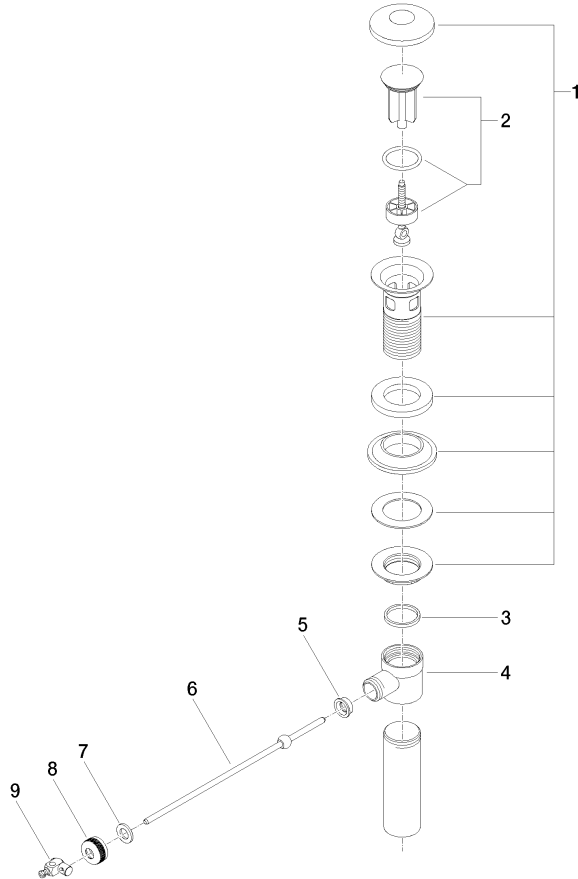

Basin Waste 1" for basin / bidet - Brushed Bronze (PVD)

SPARE PARTS

90 11 01 023 00 Product version from 4/1/2025

Brushed Dark
Platinum

90 11 01 023 00-99

Basin Waste 1" for basin / bidet - Brushed Bronze (PVD)

SPARE PARTS

90 11 01 023 00 Product version from 4/1/2025

90 11 01 023 00 Product version from 4/1/2025

Parts for other finishes can be found here: [Chrome](#)

Spare parts list

| No. | Item Number | Name | Quantity used | Delivery time |
|--|--------------------|---|---------------|---------------|
| 4 | 09 21 01 024 90 | Basin Waste Strainer waste 1" - | 1.00 | 14 |
| 2 | 90 31 20 009 00-42 | plug | 1.00 | 40 |
| 1 | 90 11 01 036 00-42 | cup | 1.00 | 40 |
| 6 | 09 31 09 042-42 | pull-rod | 1.00 | - |
| Spare part can no longer be ordered, please order the replacement item | | | | |
| 5 | 09 14 05 040 90 | Washer for pop-up waste Ø 18 x 6,5 mm - | 1.00 | 14 |
| 7 | 09 30 11 049 90 | Centering disc 10,2 x 18 x 2 mm - | 1.00 | 14 |
| 9 | 09 34 01 004-42 | joint | 1.00 | 82 |
| 3 | 09 14 20 011 90 | Washer Vf 3110 31 x 27 x 3 mm - | 1.00 | 14 |
| 8 | 09 23 30 004-42 | nut | 1.00 | 82 |