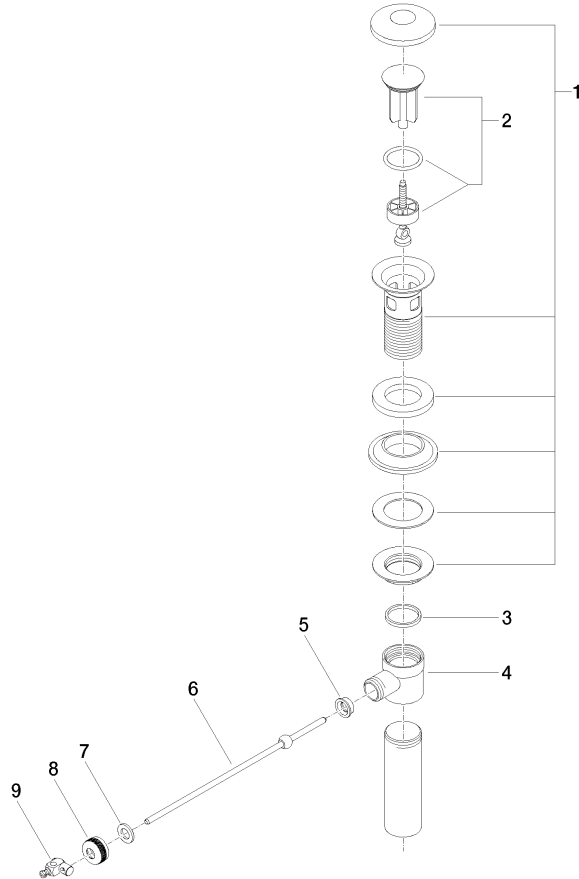

Basin Waste 1" for basin / bidet - Light Pink

SPARE PARTS

90 11 01 023 00 Product version from 4/1/2025

Brushed Dark
Platinum

90 11 01 023 00-99

Basin Waste 1" for basin / bidet - Light Pink

SPARE PARTS

90 11 01 023 00 Product version from 4/1/2025

90 11 01 023 00 Product version from 4/1/2025

Parts for other finishes can be found here: [Chrome](#)

Spare parts list

No.	Item Number	Name	Quantity used	Delivery time	
	2	90 31 20 009 00-00	Plug for pop-up waste Ø 38 x 94 mm - Chrome	1.00	20
	5	09 14 05 040 90	Washer for pop-up waste Ø 18 x 6,5 mm -	1.00	14
	8	09 23 30 004-55	nut	1.00	82
	4	09 21 01 024 90	Basin Waste Strainer waste 1" -	1.00	14
	3	09 14 20 011 90	Washer Vf 3110 31 x 27 x 3 mm -	1.00	14
	9	09 34 01 004-55	joint	1.00	82
	1	90 11 01 036 00-55	cup	1.00	-
Spare part can no longer be ordered, please order the replacement item					
	6	09 31 09 042-00	Ball rod Ø 5 x 200 mm - Chrome	1.00	20
	7	09 30 11 049 90	Centering disc 10,2 x 18 x 2 mm -	1.00	14