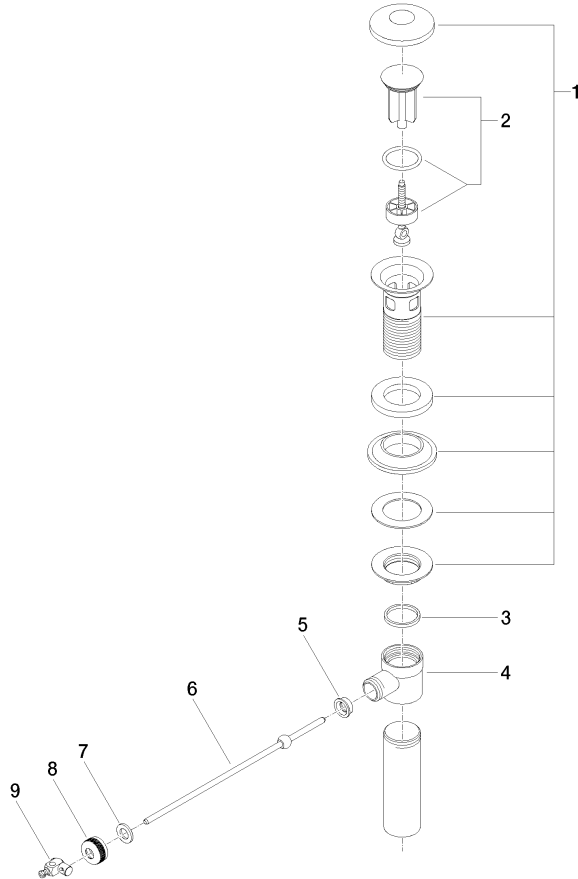

Basin Waste 1" for basin / bidet - Yellow

SPARE PARTS

90 11 01 023 00 Product version from 4/1/2025

Brushed Dark
Platinum

90 11 01 023 00-99

Basin Waste 1" for basin / bidet - Yellow

SPARE PARTS

90 11 01 023 00 Product version from 4/1/2025

90 11 01 023 00 Product version from 4/1/2025

Parts for other finishes can be found here: [Chrome](#)

Spare parts list

No.	Item Number	Name	Quantity used	Delivery time
2	90 31 20 009 00-59	Plug for pop-up waste Ø 38 x 94 mm - Yellow	1.00	-
Spare part can no longer be ordered, please order the replacement item				
3	09 14 20 011 90	Washer Vf 3110 31 x 27 x 3 mm -	1.00	14
6	09 31 09 042-59	Ball rod Ø 5 x 200 mm - Yellow	1.00	-
Spare part can no longer be ordered, please order the replacement item				
9	09 34 01 004-59	Joint for pop-up waste 9 x 20 x 25 mm - Yellow	1.00	110
7	09 30 11 049 90	Centering disc 10,2 x 18 x 2 mm -	1.00	14
8	09 23 30 004-59	Cover for pop-up waste 1/2" - Yellow	1.00	110
4	09 21 01 024 90	Basin Waste Strainer waste 1" -	1.00	14
1	90 11 01 036 00-59	Cup Ø 73 x 86 mm - Yellow	1.00	-
Spare part can no longer be ordered, please order the replacement item				
5	09 14 05 040 90	Washer for pop-up waste Ø 18 x 6,5 mm -	1.00	14