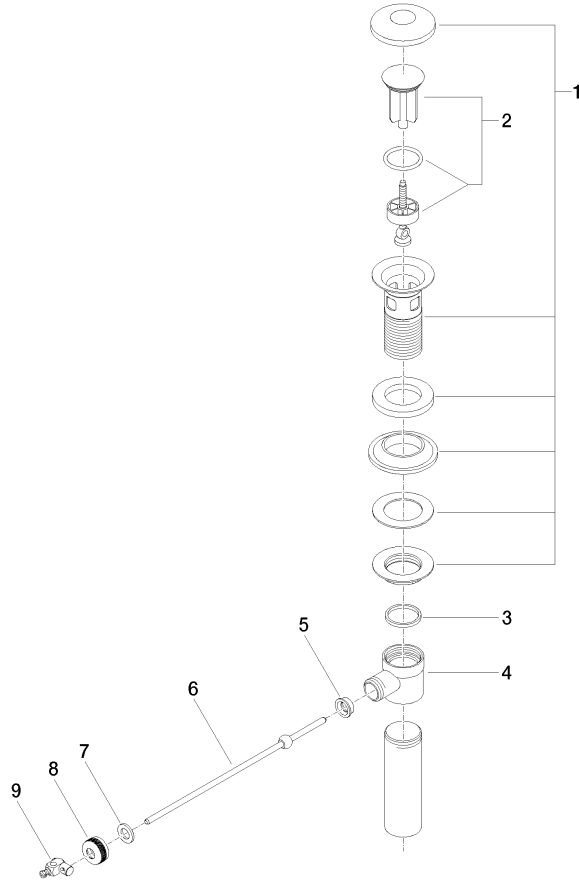

Basin Waste 1" for basin / bidet - Grey Blue

SPARE PARTS

90 11 01 023 00 Product version from 4/1/2025

Brushed Dark
Platinum

90 11 01 023 00-99

Basin Waste 1" for basin / bidet - Grey Blue

SPARE PARTS

90 11 01 023 00 Product version from 4/1/2025

90 11 01 023 00 Product version from 4/1/2025

Parts for other finishes can be found here: [Chrome](#)

Spare parts list

No.	Item Number	Name	Quantity used	Delivery time
	3 09 14 20 011 90	Washer Vf 3110 31 x 27 x 3 mm -	1.00	14
	9 09 34 01 004-61	Joint for pop-up waste 9 x 20 x 25 mm - Grey Blue	1.00	110
	6 09 31 09 042-61	Ball rod Ø 5 x 200 mm - Grey Blue	1.00	-
Spare part can no longer be ordered, please order the replacement item				
	8 09 23 30 004-61	Cover for pop-up waste 1/2" - Grey Blue	1.00	110
	7 09 30 11 049 90	Centering disc 10,2 x 18 x 2 mm -	1.00	14
	5 09 14 05 040 90	Washer for pop-up waste Ø 18 x 6,5 mm -	1.00	14
	4 09 21 01 024 90	Basin Waste Strainer waste 1" -	1.00	14
	1 90 11 01 036 00-61	Cup Ø 73 x 86 mm - Grey Blue	1.00	-
Spare part can no longer be ordered, please order the replacement item				
	2 90 31 20 009 00-61	Plug for pop-up waste Ø 38 x 94 mm - Grey Blue	1.00	-
Spare part can no longer be ordered, please order the replacement item				