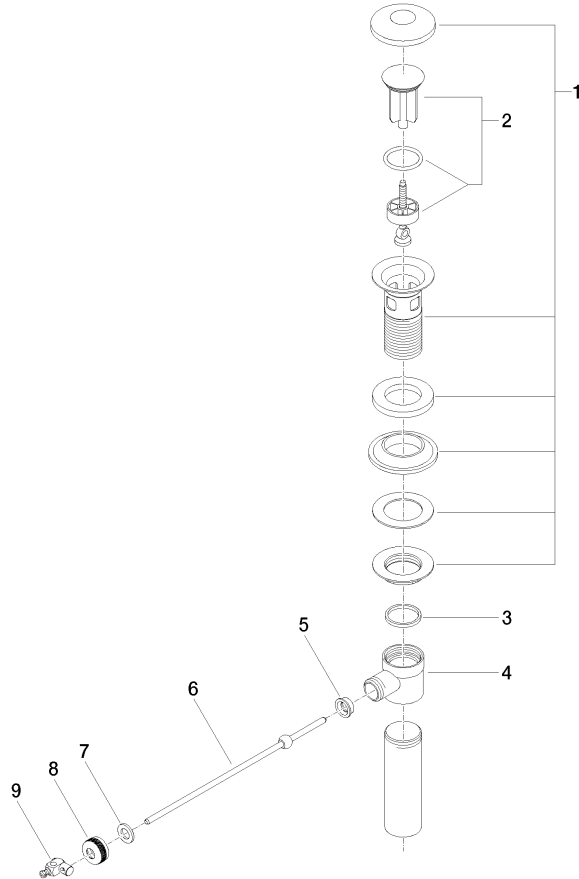

## Basin Waste 1" for basin / bidet - Light Grey

SPARE PARTS

90 11 01 023 00 Product version from 4/1/2025

Brushed Dark  
Platinum

90 11 01 023 00-99

## Basin Waste 1" for basin / bidet - Light Grey

SPARE PARTS

---

90 11 01 023 00 Product version from 4/1/2025

90 11 01 023 00 Product version from 4/1/2025

Parts for other finishes can be found here: [Chrome](#)

**Spare parts list**

No.	Item Number	Name	Quantity used	Delivery time
8	09 23 30 004-63	Cover for pop-up waste 1/2" - Light Grey	1.00	110
2	90 31 20 009 00-63	Plug for pop-up waste Ø 38 x 94 mm - Light Grey	1.00	-
Spare part can no longer be ordered, please order the replacement item				
3	09 14 20 011 90	Washer Vf 3110 31 x 27 x 3 mm -	1.00	14
7	09 30 11 049 90	Centering disc 10,2 x 18 x 2 mm -	1.00	14
4	09 21 01 024 90	Basin Waste Strainer waste 1" -	1.00	14
9	09 34 01 004-63	Joint for pop-up waste 9 x 20 x 25 mm - Light Grey	1.00	110
6	09 31 09 042-63	Ball rod Ø 5 x 200 mm - Light Grey	1.00	-
Spare part can no longer be ordered, please order the replacement item				
5	09 14 05 040 90	Washer for pop-up waste Ø 18 x 6,5 mm -	1.00	14
1	90 11 01 036 00-63	Cup Ø 73 x 86 mm - Light Grey	1.00	-
Spare part can no longer be ordered, please order the replacement item				