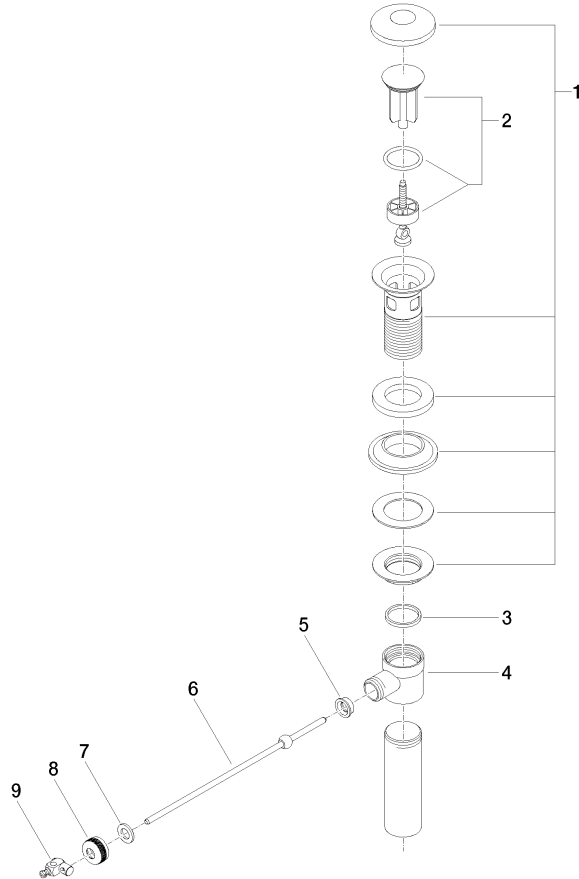

## Basin Waste 1" for basin / bidet - Dark Grey

SPARE PARTS

90 11 01 023 00 Product version from 4/1/2025

Brushed Dark  
Platinum

90 11 01 023 00-99

## Basin Waste 1" for basin / bidet - Dark Grey

SPARE PARTS

90 11 01 023 00 Product version from 4/1/2025

90 11 01 023 00 Product version from 4/1/2025

Parts for other finishes can be found here: [Chrome](#)

**Spare parts list**

No.	Item Number	Name	Quantity used	Delivery time
1	90 11 01 036 00-66	Cup Ø 73 x 86 mm - Dark Grey	1.00	-
Spare part can no longer be ordered, please order the replacement item				
5	09 14 05 040 90	Washer for pop-up waste Ø 18 x 6,5 mm -	1.00	14
2	90 31 20 009 00-66	Plug for pop-up waste Ø 38 x 94 mm - Dark Grey	1.00	-
Spare part can no longer be ordered, please order the replacement item				
7	09 30 11 049 90	Centering disc 10,2 x 18 x 2 mm -	1.00	14
8	09 23 30 004-66	Cover for pop-up waste 1/2" - Dark Grey	1.00	110
9	09 34 01 004-66	Joint for pop-up waste 9 x 20 x 25 mm - Dark Grey	1.00	110
4	09 21 01 024 90	Basin Waste Strainer waste 1" -	1.00	14
3	09 14 20 011 90	Washer Vf 3110 31 x 27 x 3 mm -	1.00	14
6	09 31 09 042-66	Ball rod Ø 5 x 200 mm - Dark Grey	1.00	-
Spare part can no longer be ordered, please order the replacement item				