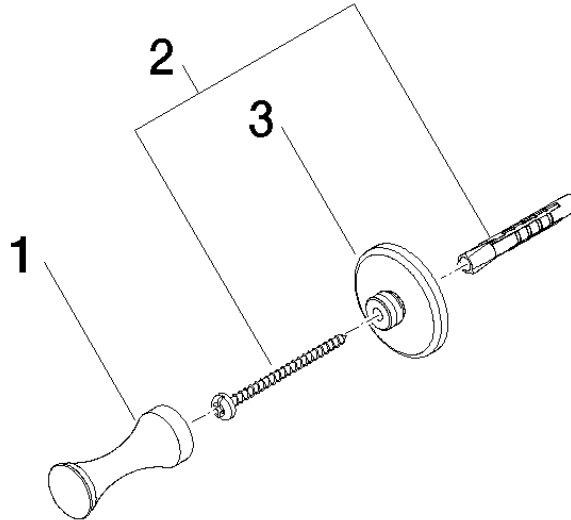

83 251 970 Product version from 4/1/2025

- 55mm projection

	Platinum	83 251 970-08
	Chrome	83 251 970-00
	Brushed Platinum	83 251 970-06
	Durabass (23kt Gold)	83 251 970-09
	Brushed Durabass (23kt Gold)	83 251 970-28
	Brushed Gold (PVD)	83 251 970-37
	Brushed Dark Brass (PVD)	83 251 970-39
	Brushed Bronze (PVD)	83 251 970-42
	Brushed Dark Platinum	83 251 970-99

83 251 970 Product version from 4/1/2025

mm [inches]

83 251 970 Product version from 4/1/2025

Parts for other finishes can be found here: [Chrome](#)

### Spare parts list

No.	Item Number	Name	Quantity used	Delivery time
2	05 30 31 025 00 90	Mounting Bolt Round head 4,5 x 60 mm -	1.00	14
1	08 18 60 500-08	Hooks 20 x 20 x 50 mm - Platinum	1.00	-
Spare part can no longer be ordered, please order the replacement item				
3	08 30 11 550-08	Holder Ø 40 x 13 mm - Platinum	1.00	54