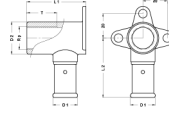

2P-1604: Backplate elbow female 16x1/2"

Commercial information

The body of the fitting is made from CW617N brass. These fittings offer great advantages with regard to corrosion and they are also better for the environment.

- The fitting has a buffer ring that prevents direct galvanic contact between the aluminium of the pipe and the brass of the fitting.
- This excludes the possibility of electrolysis occurring.
- The fitting is equipped with O-rings made from EPDM and RVS pressure sleeves with 3 inspection windows.
- In order to prevent assembly errors, the dimensions and type of press profile which can be pressed are shown on the RVS sleeves

Solutions

Building installations, Industry, Utility, Shipbuilding

Technical characteristics

Housing material	Brass	Length of connection 1	30.5 Millimetre
Housing material	Brass	Working length connection 1	25 Millimetre
Surface protection	Untreated	Length of connection 2	49 Millimetre
Shape	Right-angled	Working length connection 2	49 Millimetre
Thread size	1/2 inch	Length from wall plate	49 Millimetre
System specific	✓	Length of connection 3	0 Millimetre
Nominal diameter connection 2	1/2 inch (15)	Working length connection 3	0 Millimetre
Connection	Press sleeve	Medium temperature (continuous)	-10 70 Degrees celsius
Thread size tap connection	1/2 inch	Max. operating pressure at 20 °C	16 Bar
Contour code	TH		
DVGW quality mark for gas	✗		
DVGW quality mark for water	✓		
KIWA certified	✓		
Gastec QA mark	✗		
KOMO certified	✓		
Type approval according to BBR/EKS	✗		

Related products

Product code	GTIN	Description	Image
BE16	05414764028883	Henco Jaws (universal) BE/TH-Profile 16x2	
PRESSCHECK1432	05414764028883	Henco Tool to control the accuracy of a pressing Ø14-32	
PLF-P-PK	05414764028883	Henco Galvanised bracket flat for backplate elbow	
PLP-P-PK	05414764028883	Henco Galvanised bracket for backplate elbow	