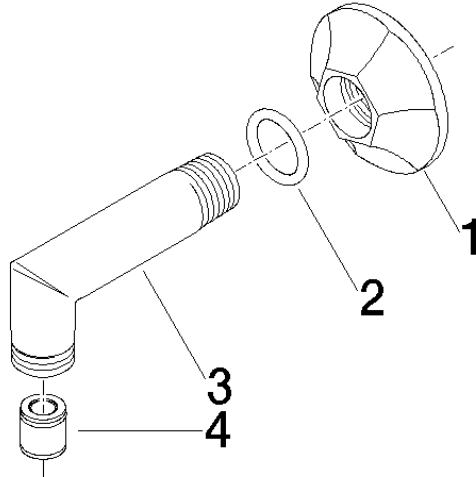

28 450 370 Product version up to 7/6/2018

- 1/2" shower outlet
- rosette Ø 60 mm
- 1/2" connection
- WRAS

Intrinsic protection against back flow.

	Chrome	28 450 370-00
	Brushed Platinum	28 450 370-06
	Platinum	28 450 370-08
	Durabrand (23kt Gold)	28 450 370-09
	Brushed Durabrand (23kt Gold)	28 450 370-28
	Brushed Dark Brass (PVD)	28 450 370-39
	Brushed Bronze (PVD)	28 450 370-42
	Brushed Dark Platinum	28 450 370-99

Recommended miscellaneous

- | | | |
|--|-------------------------------|---------------|
|  | Concealed wall elbow - | 35 085 970 90 |
| | •min. recess depth 90 mm | |
| | •max. recess depth 163 mm | |

28 450 370 Product version up to 7/6/2018

Flow rate chart

Codes & Standards

EN 1717

Scottish Water
Byelaws

UK Water Supply
Regulations

MADISON Wall elbow - Chrome

MADISON

28 450 370 Product version up to 7/6/2018

Certificates and sustainability

Belgaqua_21-381-2 WRAS_240502

Spare parts list

No.	Item Number	Name	Quantity used	Delivery time
1	09 27 37 003-00	Rosette Ø 60,6 x 17,3 mm - Chrome	1.00	20
2	90 14 10 026 00 90	O-Ring 20,5 x 3,5 mm -	1.00	14
4	90 23 01 040 00 90	Back-flow preventer Check valve cartridge, DW15 -	1.00	14
3	09 11 03 021-00	Connection 93,5 x 42,5 x 21 mm - Chrome	1.00	20