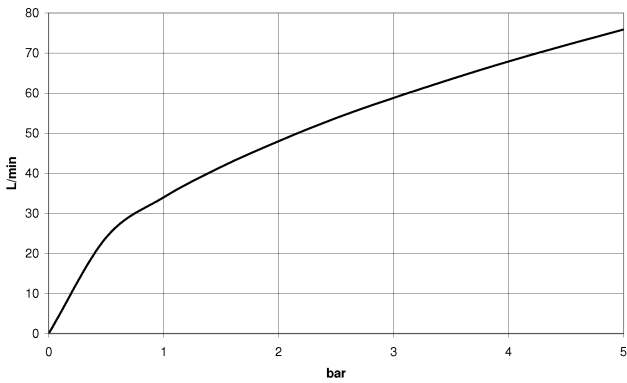

28 450 370 Product version up to 7/6/2018

- 1/2" shower outlet
- rosette Ø 60 mm
- 1/2" connection
- WRAS

Intrinsic protection against back flow.

	Chrome	28 450 370-00
	Brushed Platinum	28 450 370-06
	Platinum	28 450 370-08
	Durabrand (23kt Gold)	28 450 370-09
	Brushed Durabrand (23kt Gold)	28 450 370-28
	Brushed Dark Brass (PVD)	28 450 370-39
	Brushed Bronze (PVD)	28 450 370-42
	Brushed Dark Platinum	28 450 370-99

Recommended miscellaneous

- | | | |
|--|-------------------------------|---------------|
|  | Concealed wall elbow - | 35 085 970 90 |
| | •min. recess depth 90 mm | |
| | •max. recess depth 163 mm | |

28 450 370 Product version up to 7/6/2018

Flow rate chart

Codes & Standards

EN 1717

Scottish Water
Byelaws

UK Water Supply
Regulations

MADISON Wall elbow - Chrome

MADISON