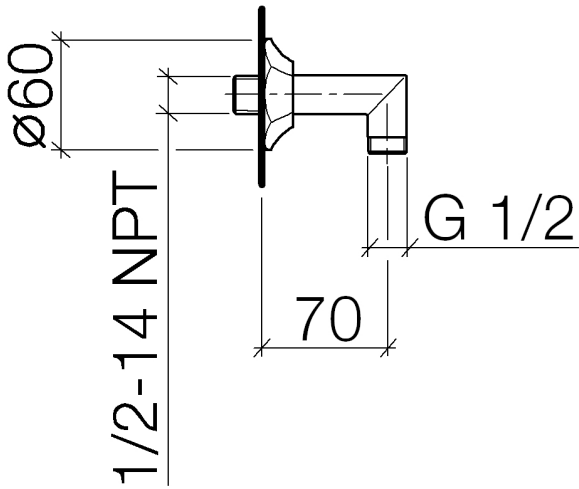

28 450 370 Product version up to 7/6/2018

- 1/2" shower outlet
- rosette Ø 60 mm
- 1/2" connection
- WRAS

Intrinsic protection against back flow.

	Chrome	28 450 370-00
	Brushed Platinum	28 450 370-06
	Platinum	28 450 370-08
	Durabrand (23kt Gold)	28 450 370-09
	Brushed Durabrand (23kt Gold)	28 450 370-28
	Brushed Dark Brass (PVD)	28 450 370-39
	Brushed Bronze (PVD)	28 450 370-42
	Brushed Dark Platinum	28 450 370-99

Recommended miscellaneous

- | | | |
|--|-------------------------------|---------------|
|  | Concealed wall elbow - | 35 085 970 90 |
| | •min. recess depth 90 mm | |
| | •max. recess depth 163 mm | |

28 450 370 Product version up to 7/6/2018

Flow rate chart

Codes & Standards

EN 1717

Scottish Water
Byelaws

UK Water Supply
Regulations

MADISON Wall elbow - Chrome

MADISON

28 450 370 Product version up to 7/6/2018

Certificates and sustainability

Belgaqua_21-381-2 WRAS_240502

Spare parts list

No.	Item Number	Name	Quantity used	Delivery time
1	09 27 37 003-00	Rosette Ø 60,6 x 17,3 mm - Chrome	1.00	20
2	90 14 10 026 00 90	O-Ring 20,5 x 3,5 mm -	1.00	14
4	90 23 01 040 00 90	Back-flow preventer Check valve cartridge, DW15 -	1.00	14
3	09 11 03 021-00	Connection 93,5 x 42,5 x 21 mm - Chrome	1.00	20