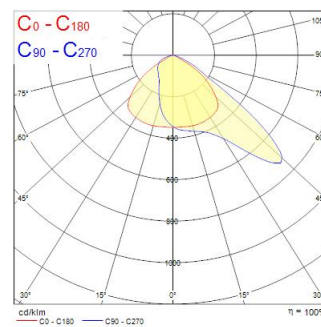

Fotometrie