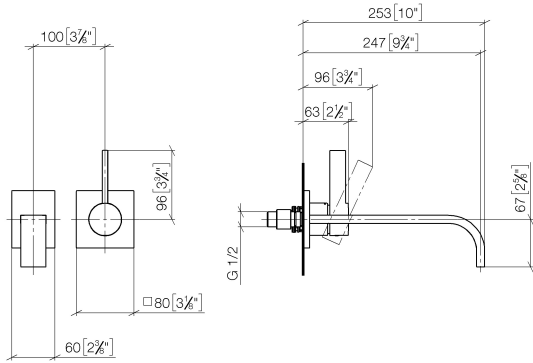

MEM Wall-mounted single-lever basin mixer without pop-up waste - Brushed Durabronz (23kt Gold)

MEM

36 862 782 Product version from 4/1/2025
mm [inches]