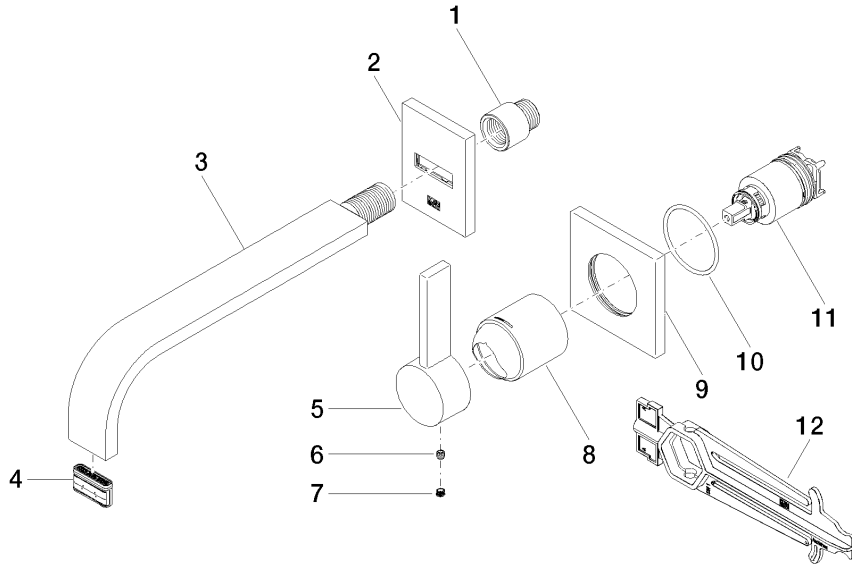

Required miscellaneous

- Concealed wall-mounted single-lever mixer - 35 860 970 90**
- min. recess depth 75 mm
 - max. recess depth 95 mm
 - mixer can be placed above, to the left or to the right of the spout.

Scottish Water
Byelaws

UK Water Supply
Regulations

Ü-Zeichen

MEM Wall-mounted single-lever basin mixer without pop-up waste - Brushed
Durabron (23kt Gold)

MEM

36 862 782 Product version from 4/1/2025

Certificates and sustainability

LGA_29

DVGW_DW-
6512DN0

WRAS_2107

EPD-DOR-20230287
-IBA1-EN
Environmental.prod
uct-declarat

36 862 782 Product version from 4/1/2025

Spare parts list

No.	Item Number	Name	Quantity used	Delivery time
9	09 27 78 039-28	Rosette 80 x 80 x 9 x Ø 45,7 mm - Brushed Durabron (23kt Gold)	1.00	40
5	09 20 78 058-28	Handle Lever 23 x 26 x 119 mm - Brushed Durabron (23kt Gold)	1.00	40
8	09 11 02 288-28	Cover Ø 45 x 55 mm - Brushed Durabron (23kt Gold)	1.00	40
11	90 15 05 064 01 90	Single-lever mixer cartridge with adapter plate incl. installation spanner Ø 35 mm x 58,6 mm -	1.00	-
	Spare part can no longer be ordered, please order the replacement item			
	9015050460190	Single-lever mixer cartridge with cartridge insert , torque wrench Ø 35 mm x 58,6 mm -		
4	90 29 03 109 00 90	Aerator insert 5,7 l/min. -	1.00	14
3	04 28 22 148 10-28	Spout 240 x 35 x 11 mm - Brushed Durabron (23kt Gold)	1.00	40
10	90 14 10 049 00 90	O-Ring 45,69 x 2,62 mm -	1.00	14
2	90 27 78 038 00-28	Cover 80 x 60 x 9 mm - Brushed Durabron (23kt Gold)	1.00	-
	Spare part can no longer be ordered, please order the replacement item			
7	90 31 20 109 00 90	Plug -	1.00	14
6	90 31 11 030 00 90	Mounting Threaded pin with hexagon socket with cup point M5 x 5 mm -	1.00	14
1	09 24 03 072 10 90	Extension 1/2" x 20 mm -	1.00	14
12	90 30 09 064 00 90	Spanner for cartridge nut -	1.00	14