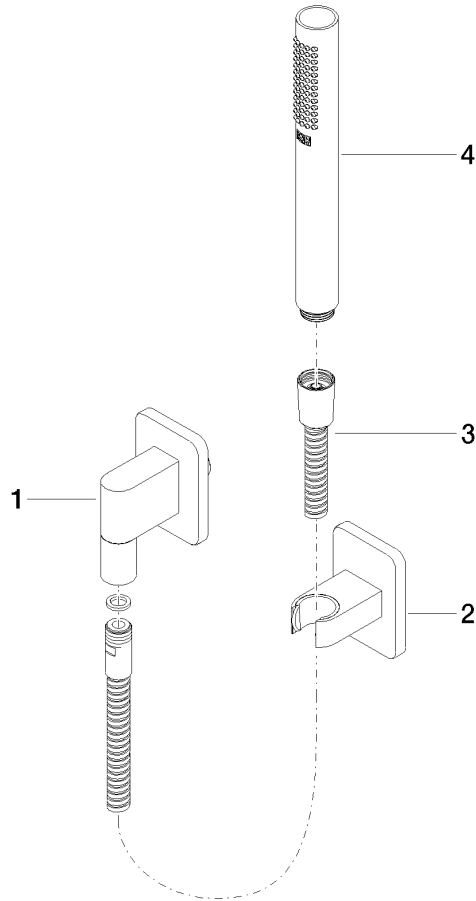

Chrome

27 808 710-00

Brushed Platinum

27 808 710-06

Technical data:

- rosette for wall elbow 78 x 55mm
- rosette for shower holder 78 x 55mm
- 1/2" wall elbow
- 3/8" shower outlet

Notes:

Recommended miscellaneous

Concealed wall elbow -

35 085 970 90

- min. recess depth 90 mm
- max. recess depth 163 mm

27 808 710 Product version up to 6/3/2020

mm [inches]

Flow rate chart

Codes & Standards

DIN 4109

EN 1717

ISO 3822

Scottish Water
Byelaws

UK Water Supply
Regulations

Ü-Zeichen

LULU Hand shower set with individual rosettes - Chrome

LULU

27 808 710 Product version up to 6/3/2020

Certificates and sustainability

LGA_29

Belgaqua_21-383-2 WRAS_2209

Spare parts list

No.	Item Number	Name	Quantity used	Delivery time
1	28 450 710-00	LULU Wall elbow - Chrome	1.00	20
2	28 050 710-00	LULU Wall bracket - Chrome	1.00	-
Spare part can no longer be ordered, please order the replacement item				
3	90 30 02 072 00-00	Metal shower hose 1/2" x 3/8" x 1250 mm - Chrome	1.00	20
4	90 12 11 140 40-00	Bar-type hand shower 15 l/min. - Chrome	1.00	-
Spare part can no longer be ordered, please order the replacement item				