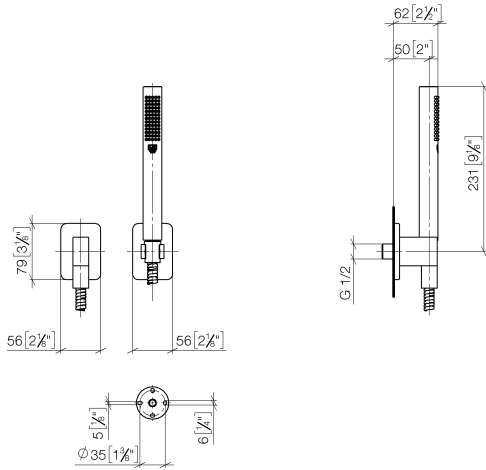

Chrome

27 808 710-00

Brushed Platinum

27 808 710-06

Technical data:

- rosette for wall elbow 78 x 55mm
- rosette for shower holder 78 x 55mm
- 1/2" wall elbow
- 3/8" shower outlet

Notes:

Recommended miscellaneous

Concealed wall elbow -

35 085 970 90

- min. recess depth 90 mm
- max. recess depth 163 mm

27 808 710 Product version up to 6/3/2020

mm [inches]

Flow rate chart

Codes & Standards

DIN 4109

EN 1717

ISO 3822

Scottish Water
Byelaws

UK Water Supply
Regulations

Ü-Zeichen

LULU Hand shower set with individual rosettes - Chrome

LULU

27 808 710 Product version up to 6/3/2020

Certificates and sustainability

LGA_29

Belgaqua_21-383-2 WRAS_2209

Spare parts list

No.	Item Number	Name	Quantity used	Delivery time
1	28 450 710-00	LULU Wall elbow - Chrome	1.00	20
2	28 050 710-00	LULU Wall bracket - Chrome	1.00	-
Spare part can no longer be ordered, please order the replacement item				
3	90 30 02 072 00-00	Metal shower hose 1/2" x 3/8" x 1250 mm - Chrome	1.00	20
4	90 12 11 140 40-00	Bar-type hand shower 15 l/min. - Chrome	1.00	-
Spare part can no longer be ordered, please order the replacement item				