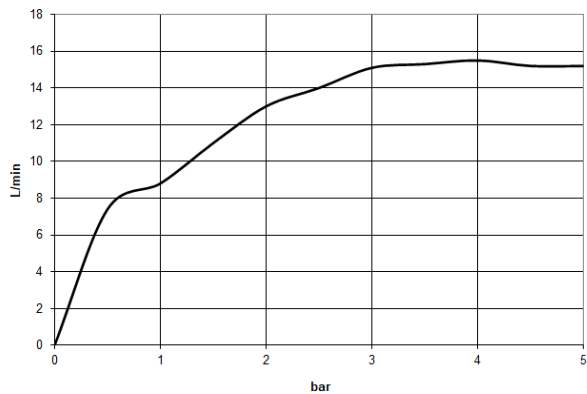

27 808 710 Product version up to 6/3/2020

- COMPACT RAIN, max. flow rate 15 l/min (at 3 bar)
- Function from: 5 l/min
- inherently safe from back flow
- with anti-scale system
- metal shower hose 1250mm with integrated anti-twist protection

Chrome

27 808 710-00

Brushed Platinum

27 808 710-06

Technical data:

- rosette for wall elbow 78 x 55mm
- rosette for shower holder 78 x 55mm
- 1/2" wall elbow
- 3/8" shower outlet

Notes:

Recommended miscellaneous

Concealed wall elbow -

35 085 970 90

- min. recess depth 90 mm
- max. recess depth 163 mm

27 808 710 Product version up to 6/3/2020

mm [inches]

Flow rate chart

Codes & Standards

DIN 4109