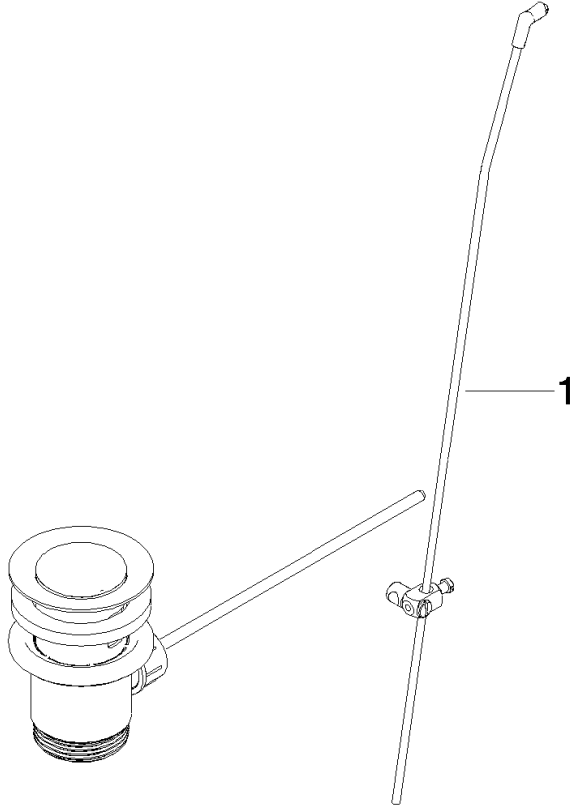

Basin Waste - Chrome

SPARE PARTS

90 11 01 200 00 Product version from 1/1/2023

	Chrome	90 11 01 200 00-00
	Soft Black	90 11 01 200 00-69

Basin Waste - Chrome

SPARE PARTS

90 11 01 200 00 Product version from 1/1/2023

Basin Waste - Chrome

SPARE PARTS

90 11 01 200 00 Product version from 1/1/2023

90 11 01 200 00 Product version from 1/1/2023

Parts for other finishes can be found here: [Soft Black](#)

Spare parts list

No.	Item Number	Name	Quantity used	Delivery time
1	90 31 09 184 00-00	Pull rod/knob - Chrome	1.00	14