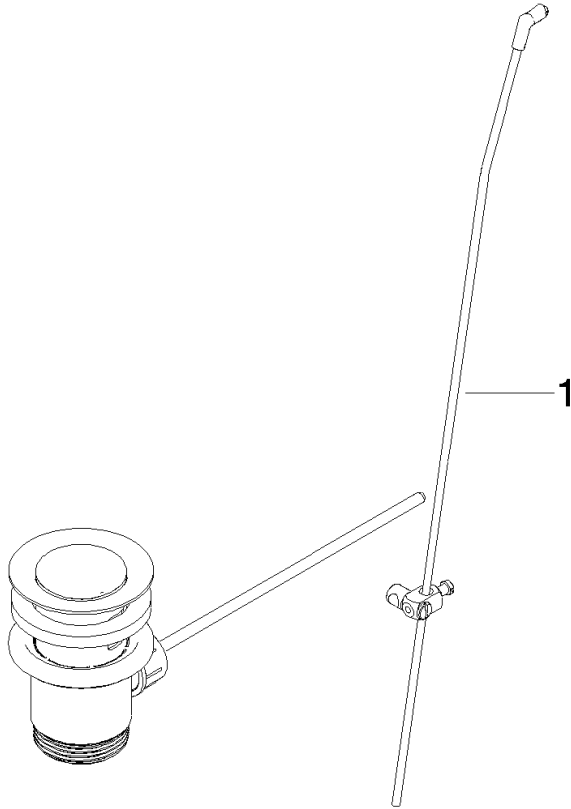

# Basin Waste - Soft Black

SPARE PARTS

90 11 01 200 00 Product version from 1/1/2023

	Soft Black	90 11 01 200 00-69
	Chrome	90 11 01 200 00-00

## Basin Waste - Soft Black

SPARE PARTS

---

90 11 01 200 00 Product version from 1/1/2023

## Basin Waste - Soft Black

SPARE PARTS

---

90 11 01 200 00 Product version from 1/1/2023

90 11 01 200 00 Product version from 1/1/2023

Parts for other finishes can be found here: [Chrome](#)

**Spare parts list**

No.	Item Number	Name	Quantity used	Delivery time
1	90 31 09 184 00-69	Pull rod/knob - Soft Black	1.00	14