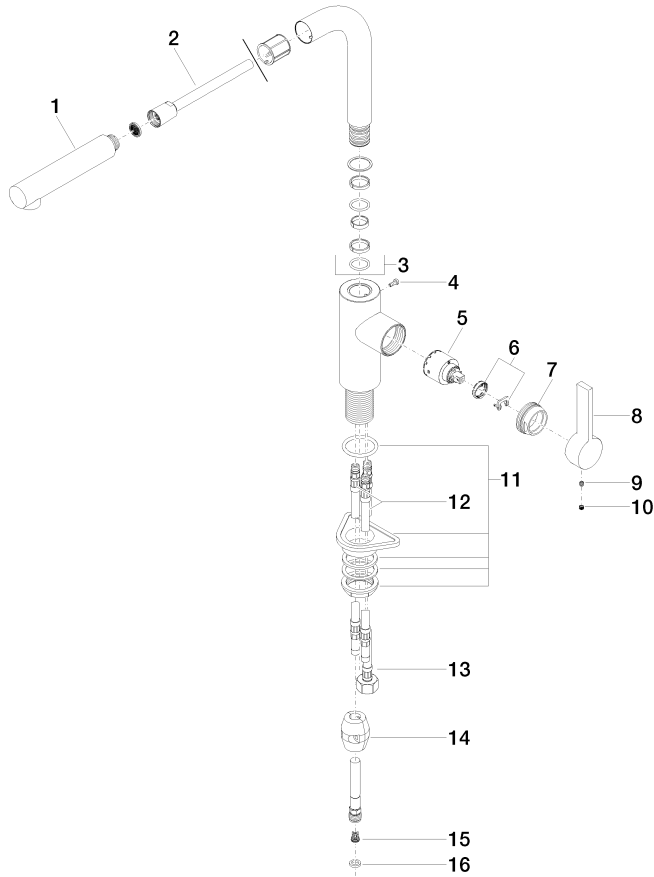

## ELIO Single-lever mixer Pull-out - Brushed Dark Platinum

ELIO

33 840 790 Product version from 12/31/2013 to 5/15/2020

Parts for other finishes can be found here: [Chrome](#)

33 840 790 Product version from 12/31/2013 to 5/15/2020

**Spare parts list**

No.	Item Number	Name	Quantity used	Delivery time
16	90 14 20 019 00 90	Washer Vf 3110 13,9 x 10 x 2 mm -	1.00	14
4	09 30 30 054 90	Mounting Cylinder head screw with hexagon socket with low profile M4 x 10 mm -	1.00	14
10	90 31 20 109 00 90	Plug -	1.00	14
11	04 23 10 044 02 90	Mounting with seals M34 x 1 -	1.00	14
5	90 15 05 061 00 90	Cartridge black Ø 35 x 52 mm -	1.00	-
Spare part can no longer be ordered, please order the replacement item				
9015050450090 Cartridge black Ø 35 x 52 mm -				
2	90 30 02 062 00-99	Kitchen hose Black braided polymer with cone 1/2" x M15x1 x 1500 mm - Brushed Dark Platinum	1.00	40
1	04 12 11 106 00-99	Rinsing spray 30 x 35 x 168 mm - Brushed Dark Platinum	1.00	40
9	90 31 11 030 00 90	Mounting Threaded pin with hexagon socket with cup point M5 x 5 mm -	1.00	14
14	04 21 50 005 00 90	Weight for kitchen spray hoses 400g -	1.00	14
13	04 30 04 029 00 90	High pressure hose M10x1 x M15x1 x 420 mm -	1.00	14
7	09 24 04 141-99	Mounting Ø 40 x 18 mm - Brushed Dark Platinum	1.00	40
8	09 20 79 040-99	Handle Lever 120 x 43 x 23 mm - Brushed Dark Platinum	1.00	40
15	09 23 01 131 90	Back-flow preventer without limitation Ø 10 x 10,5 mm -	1.00	14
12	04 30 04 016 00 90	High pressure hose M10x1 x 420 mm -	2.00	-
Spare part can no longer be ordered, please order the replacement item				
0430041040090 High pressure hose M10x1 x 3/8" x 420 mm -				
3	90 28 22 186 00-99	Pipe 245 x 125 x 135 mm - Brushed Dark Platinum	1.00	40
6	90 28 10 148 00 90	Temperature limitation ring -	1.00	14