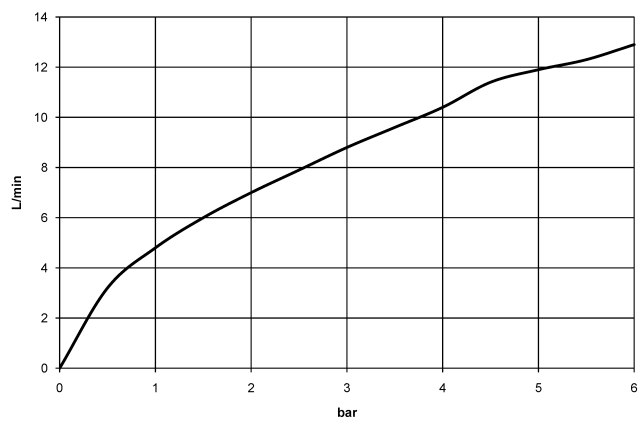

Flow rate chart

Codes & Standards

DIN 4109

EN 1717

Executive Order
no. 1007

ISO 3822

Ü-Zeichen