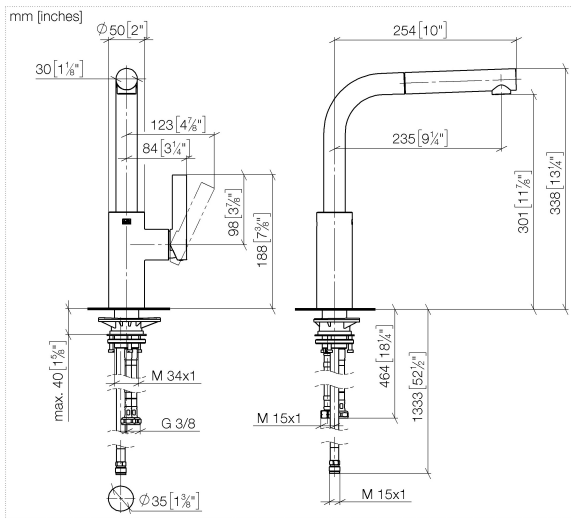

33 840 790 Product version from 12/31/2013 to 5/15/2020