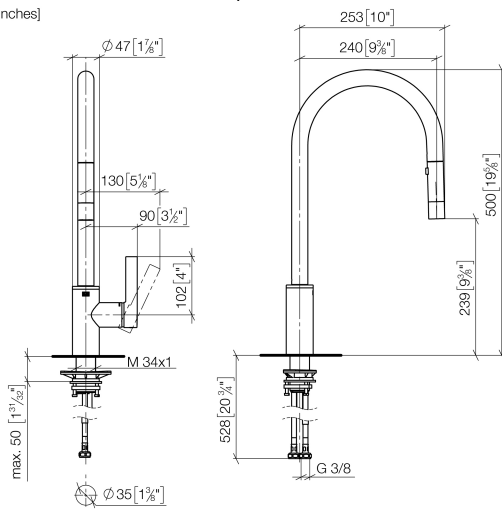

33 870 875 Product version up to 10/30/2024

mm [inches]