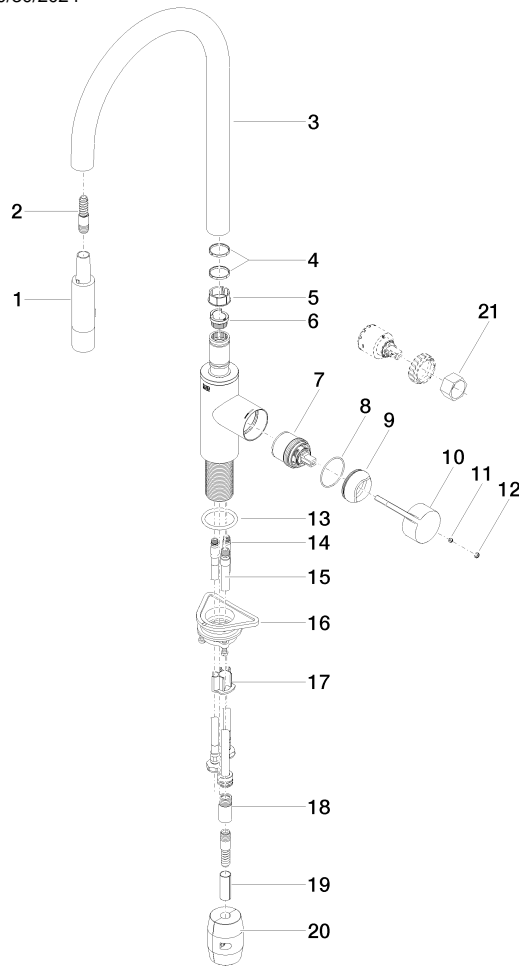

LGA\_28

EPD-DOR-20230287 Belgaqua\_25-340-2  
-IBA1-EN  
Environmental.prod  
uct-declarat

33 870 875 Product version up to 10/30/2024

33 870 875 Product version up to 10/30/2024

Spare parts list

No.	Item Number	Name	Quantity used	Delivery time
10	09 20 87 020-06	Handle Lever 124 x 23 x 44,5 mm - Brushed Platinum	1.00	20
3	90 28 22 304 00-06	Spout 376 x 265 x 28 mm - Brushed Platinum	1.00	20
13	09 14 10 036 90	O-Ring 36,0 x 4,0 mm -	1.00	14
8	09 14 10 190 90	O-Ring EPDM 70 38,0 x 1,5 mm -	1.00	14
14	04 30 04 101 00 90	High pressure hose M8x1 x 3/8" x 600 mm -	2.00	14
16	04 30 11 040 00 90	Mounting for sink unit deck mounting with spacer M34 x 1 -	1.00	14
6	09 30 11 203 90	Limiting ring Ø 22,7 x 16,5 mm -	1.00	14
4	09 28 10 160 90	Ring 25,63 x 2,8 x 25,95 mm -	2.00	14
19	09 30 03 038 90	Tube slotted Ø 12 x 0,8 x 35 mm -	1.00	14
21	90 30 09 031 00 90	Spanner Cartridge screw connection -	1.00	14
12	90 31 20 087 00-06	Plug with O-ring Ø 7 x 2,1 mm - Brushed Platinum	1.00	20
17	09 20 93 056 90	Hose guide 30 x 22,2 x 25 mm -	1.00	14
15	04 28 20 067 00 90	Pipe -	1.00	14
1	90 12 11 148 00-06	Rinsing spray - Brushed Platinum	1.00	-
Spare part can no longer be ordered, please order the replacement item				
2	04 30 02 120 00-85	Tube M12x1 x M12x1 x 1800 mm - Stainless Steel	1.00	20
9	09 28 30 030-06	Cover Ø 42 x 17 mm - Brushed Platinum	1.00	20
18	90 24 03 253 00 90	Adapter Ø 16 x 35 mm -	1.00	14
5	09 18 40 186 90	Sleeve 27,9 x 11,9 x 27,9 mm -	1.00	14
20	04 21 50 010 00 90	Weight for kitchen spray hoses 220g -	1.00	14
11	90 31 11 063 00 90	Mounting Threaded pin with hexagon socket with cup point M5 x 4 mm -	1.00	14
7	90 15 05 046 05 90	Single-lever mixer cartridge insert 45° with fastening nut and adapter key , torque wrench Ø 35 mm x 58,6 mm -	1.00	14