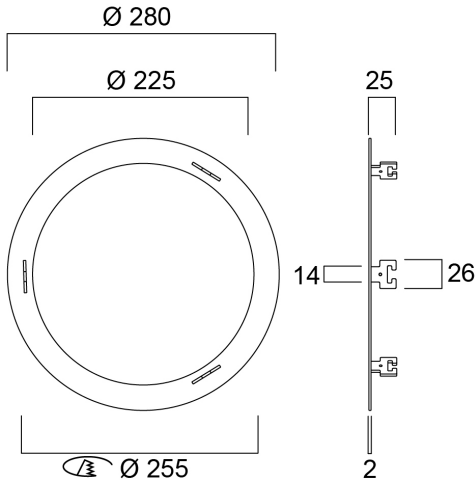

Features

- Adapting ring is suitable for the fixture of 225mm cut out. When put together, it can be used in a new cut out of 255mm- max 270mm. Outer ring of 280mm dia. RAL9010.

Product Overview

Product name	Adapting Ring RAL9010 225/255-270/280
Technology	Accessory
Mount	Ceiling recessed mounting
E-number FI	4278415
Housing colour	RAL 9010 - Pure white
IP rating	IP20
IK rating	IK02
Product EAN number	5410288304649
Warranty	3 years

Adapting Ring RAL9010 225/255-270/280 0030464

Technical drawings

Data table

GENERAL DATA

Product name	Adapting Ring RAL9010 225/255-270/280
Technology	Accessory
Mount	Ceiling recessed mounting
E-number FI	4278415
Warranty	3 years

ELECTRICAL DATA

Control gear required	No
-----------------------	----

PHYSICAL DATA

Housing colour	RAL 9010 - Pure white
IP rating	IP20
IK rating	IK02
Weight (kg)	0.374

PACKAGING

Single packaging type	Plastic
Product EAN number	5410288304649
Packaging single width (cm)	4.5
Packaging single depth (cm)	29.2
DUN14 (outer)	15410288304646
Packaging outer length / height (cm)	61.0