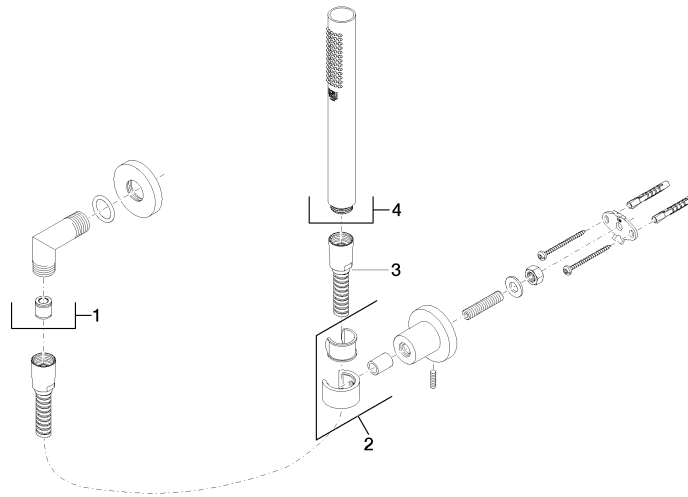

**Technical data:**

- rosette for wall elbow Ø 55mm
- rosette for shower holder Ø 55mm
- 1/2" wall elbow
- 1/2" shower outlet

**Notes:**

	Chrome	27 802 892-00
	Brushed Platinum	27 802 892-06
	Platinum	27 802 892-08
	Dark Chrome	27 802 892-19
	Brushed Durabronze (23kt Gold)	27 802 892-28
	Matte Black	27 802 892-33
	Brushed Gold (PVD)	27 802 892-37
	Brushed Dark Brass (PVD)	27 802 892-39
	Brushed Bronze (PVD)	27 802 892-42
	Brushed Dark Bronze (PVD)	27 802 892-43
	Brushed Champagne (22kt Gold)	27 802 892-46
	Champagne (22kt Gold)	27 802 892-47
	Brushed Chrome	27 802 892-93
	Brushed Dark Platinum	27 802 892-99

Recommended miscellaneous

- Concealed wall elbow -** 35 085 970 90
- min. recess depth 90 mm
  - max. recess depth 163 mm

27 802 892

mm [inches]

Flow rate chart

Codes & Standards

DIN 4109

EN 1717

## TARA Hand shower set with individual rosettes - Chrome

TARA

27 802 892

### Spare parts list

No.	Item Number	Name	Quantity used	Delivery time
1	28 450 892-00	TARA Wall elbow - Chrome	1.00	-
	Spare part can no longer be ordered, please order the replacement item			
	28450625-00	Wall elbow - Chrome		
2	28 050 892-00	TARA Wall bracket - Chrome	1.00	20
3	28 104 970-00	Metal shower hose 1/2" x 1/2" x 1250 mm - Chrome	1.00	14
4	28 029 979-00	SERIES-VARIOUS Hand shower - Chrome	1.00	14