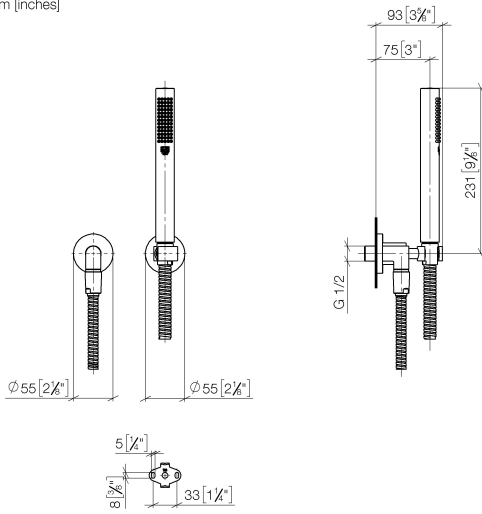

27 802 892

- COMPACT RAIN, max. flow rate 15 l/min (at 3 bar)
- Function from: 5 l/min
- inherently safe from back flow
- with anti-scale system
- metal shower hose 1250mm with integrated anti-twist protection

**Technical data:**

- rosette for wall elbow Ø 55mm
- rosette for shower holder Ø 55mm
- 1/2" wall elbow
- 1/2" shower outlet

**Notes:**

	Chrome	27 802 892-00
	Brushed Platinum	27 802 892-06
	Platinum	27 802 892-08
	Dark Chrome	27 802 892-19
	Brushed Durabronze (23kt Gold)	27 802 892-28
	Matte Black	27 802 892-33
	Brushed Gold (PVD)	27 802 892-37
	Brushed Dark Brass (PVD)	27 802 892-39
	Brushed Bronze (PVD)	27 802 892-42
	Brushed Dark Bronze (PVD)	27 802 892-43
	Brushed Champagne (22kt Gold)	27 802 892-46
	Champagne (22kt Gold)	27 802 892-47
	Brushed Chrome	27 802 892-93
	Brushed Dark Platinum	27 802 892-99

Recommended miscellaneous

- Concealed wall elbow -** 35 085 970 90
- min. recess depth 90 mm
  - max. recess depth 163 mm

27 802 892

mm [inches]

Flow rate chart

Codes & Standards

DIN 4109

EN 1717

### Spare parts list

No.	Item Number	Name	Quantity used	Delivery time
1	28 450 892-00	TARA Wall elbow - Chrome	1.00	-
	Spare part can no longer be ordered, please order the replacement item			
	28450625-00	Wall elbow - Chrome		
2	28 050 892-00	TARA Wall bracket - Chrome	1.00	20
3	28 104 970-00	Metal shower hose 1/2" x 1/2" x 1250 mm - Chrome	1.00	14
4	28 029 979-00	SERIES-VARIOUS Hand shower - Chrome	1.00	14