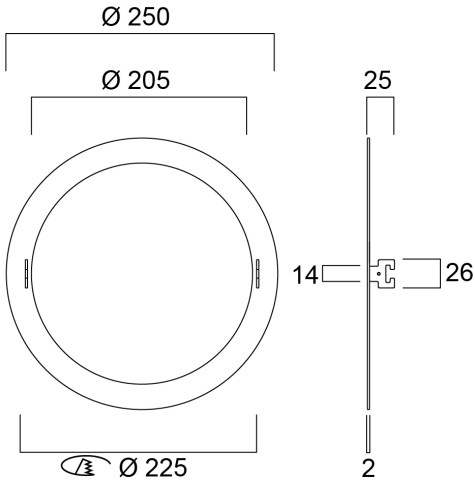

Features

- Adapting ring is suitable for the fixture of 205mm cut out. When put together, it can be used in a new cut out of 225mm. Outer ring of 250mm dia. RAL9010.

Product Overview

Product name	Adapting Ring RAL9010 205/225/250
Technology	Accessory
Mount	Ceiling recessed mounting
E-number FI	4278414
Housing colour	RAL 9010 - Pure white
IP rating	IP20
IK rating	IK02
Product EAN number	5410288304632
Warranty	3 years

Adapting Ring RAL9010 205/225/250 0030463

Technical drawings

Data table

GENERAL DATA

Product name	Adapting Ring RAL9010 205/225/250
Technology	Accessory
Mount	Ceiling recessed mounting
E-number FI	4278414
Warranty	3 years

ELECTRICAL DATA

Control gear required	No
-----------------------	----

PHYSICAL DATA

Housing colour	RAL 9010 - Pure white
IP rating	IP20
IK rating	IK02
Weight (kg)	0.274

PACKAGING

Single packaging type	Plastic
Product EAN number	5410288304632
Packaging single width (cm)	4.5
Packaging single depth (cm)	26.0
DUN14 (outer)	15410288304639
Packaging outer length / height (cm)	53.5