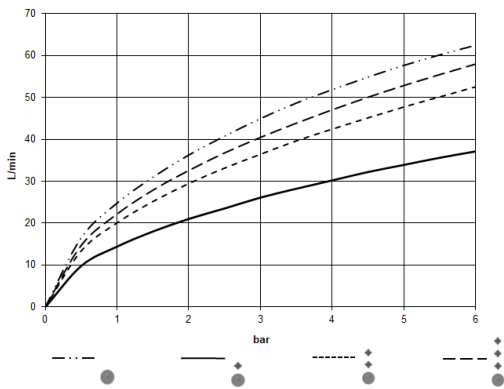

Recommended miscellaneous

	xGRID Attachment set for integrating in the dry wall construction -	12 340 970 90
--	--	---------------

36 501 977 Product version up to 2/2/2021

mm [inches]

Flow rate chart

Codes & Standards

DIN 4109

EN 1111

ISO 3822

Scottish Water
Byelaws

UK Water Supply
Regulations

Ü-Zeichen

MADISON xTOOL Concealed thermostat without volume control 1/2" - Chrome

MADISON