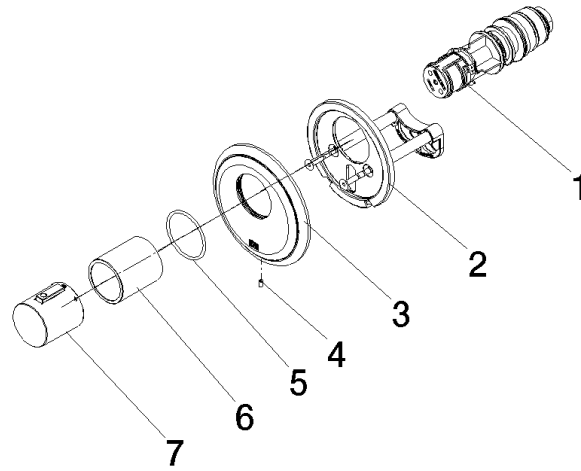

36 501 977 Product version up to 2/2/2021

- cover plate Ø 124 mm
- temperature control handle with safety limit stop at 38°C
- thermostat cartridge
- WRAS

	Chrome	36 501 977-00
	Brushed Platinum	36 501 977-06
	Platinum	36 501 977-08
	Durabress (23kt Gold)	36 501 977-09
	Brushed Durabress (23kt Gold)	36 501 977-28
	Brushed Dark Brass (PVD)	36 501 977-39
	Brushed Bronze (PVD)	36 501 977-42
	Brushed Dark Platinum	36 501 977-99

DIN 4109

EN 1111

ISO 3822

Scottish Water
Byelaws

UK Water Supply
Regulations

Ü-Zeichen

MADISON xTOOL Concealed thermostat without volume control 1/2" - Chrome

MADISON

-IBA1-EN

Environmental.prod
uct-declarat

Spare parts list

No.	Item Number	Name	Quantity used	Delivery time
11	90 31 20 049 00-00	Plug - Chrome	1.00	20
6	90 21 02 112 00-00	Sleeve - Chrome	1.00	20
1	90 15 02 065 00 90	Thermostat cartridge with control unit Ø 44 x 147 mm -	1.00	14
2	90 11 01 196 00 90	Retainer -	1.00	14
8	90 21 33 011 00-13	Repair kit for thermostat handle - black	1.00	14
7	90 17 33 005 01-00	Handle complete for thermostat - Chrome	1.00	20
4	09 31 11 048 90	Mounting Threaded pin with hexagon socket with point M4 x 8 mm -	1.00	14
10	90 30 30 136 00 90	Bolt -	1.00	14
9	90 16 02 027 00 90	Spring Ø 4,5 x 7,5 mm -	1.00	14
5	90 14 10 049 00 90	O-Ring 45,69 x 2,62 mm -	1.00	14
3	09 11 02 543-00	cover	1.00	20