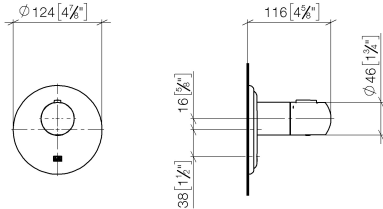

36 501 977 Product version up to 2/2/2021

- cover plate Ø 124 mm
- temperature control handle with safety limit stop at 38°C
- thermostat cartridge
- WRAS

	Chrome	36 501 977-00
	Brushed Platinum	36 501 977-06
	Platinum	36 501 977-08
	Durabress (23kt Gold)	36 501 977-09
	Brushed Durabress (23kt Gold)	36 501 977-28
	Brushed Dark Brass (PVD)	36 501 977-39
	Brushed Bronze (PVD)	36 501 977-42
	Brushed Dark Platinum	36 501 977-99

Required miscellaneous

	xTOOL Concealed thermostat module without volume control - •min. recess depth 85 mm •max. recess depth 110 mm	35 503 970 90
--	--	---------------

Required miscellaneous

	xGRID Installation track 555 mm -	12 360 970 90
--	--	---------------

Recommended miscellaneous

	xGRID Attachment set for integrating in the dry wall construction -	12 340 970 90
--	--	---------------

36 501 977 Product version up to 2/2/2021

mm [inches]

Flow rate chart

Codes & Standards

-IBA1-EN

Environmental.prod
uct-declarat

Spare parts list

No.	Item Number	Name	Quantity used	Delivery time
11	90 31 20 049 00-00	Plug - Chrome	1.00	20
6	90 21 02 112 00-00	Sleeve - Chrome	1.00	20
1	90 15 02 065 00 90	Thermostat cartridge with control unit Ø 44 x 147 mm -	1.00	14
2	90 11 01 196 00 90	Retainer -	1.00	14
8	90 21 33 011 00-13	Repair kit for thermostat handle - black	1.00	14
7	90 17 33 005 01-00	Handle complete for thermostat - Chrome	1.00	20
4	09 31 11 048 90	Mounting Threaded pin with hexagon socket with point M4 x 8 mm -	1.00	14
10	90 30 30 136 00 90	Bolt -	1.00	14
9	90 16 02 027 00 90	Spring Ø 4,5 x 7,5 mm -	1.00	14
5	90 14 10 049 00 90	O-Ring 45,69 x 2,62 mm -	1.00	14
3	09 11 02 543-00	cover	1.00	20