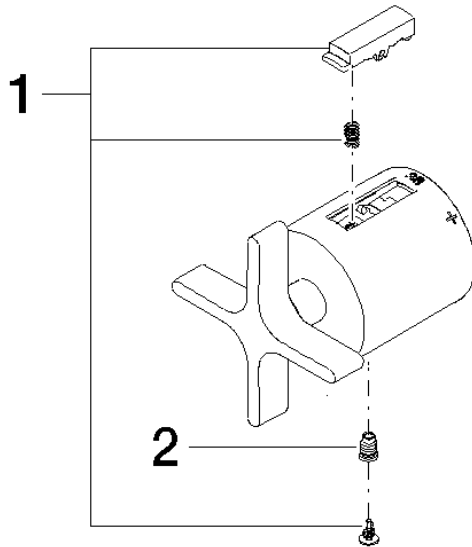

Handle for thermostat Ø 46 mm - Brushed Champagne (22kt Gold)

SPARE PARTS

90 17 33 029 00 Product version from 4/1/2025

	Brushed Champagne (22kt Gold)	90 17 33 029 00-46
	Chrome	90 17 33 029 00-00
	Brushed Platinum	90 17 33 029 00-06
	Platinum	90 17 33 029 00-08
	Dark Chrome	90 17 33 029 00-19
	Brushed Light Gold (PVD)	90 17 33 029 00-27
	Brushed Durabrass (23kt Gold)	90 17 33 029 00-28
	Brushed Dark Brass (PVD)	90 17 33 029 00-39
	Champagne (22kt Gold)	90 17 33 029 00-47
	Brushed Dark Platinum	90 17 33 029 00-99

Handle for thermostat Ø 46 mm - Brushed Champagne (22kt Gold)

SPARE PARTS

90 17 33 029 00 Product version from 4/1/2025

Handle for thermostat Ø 46 mm - Brushed Champagne (22kt Gold)

SPARE PARTS

90 17 33 029 00 Product version from 4/1/2025

90 17 33 029 00 Product version from 4/1/2025

Parts for other finishes can be found here: [Chrome](#)

Spare parts list

No.	Item Number	Name	Quantity used	Delivery time
1	90 21 33 011 00-13	Repair kit for thermostat handle - black	1.00	14
2	90 31 11 517 00 90	Bolt for thermostat handle M5 -	1.00	14