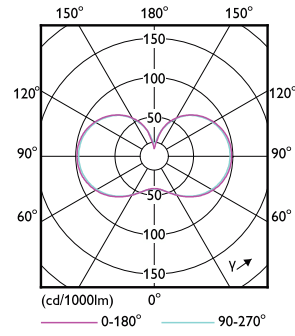

Spectral Power Distribution Colour - TForce Core LED HPL 18W E27 830 FR

Light Distribution Diagram - TForce Core LED HPL 18W E27 830 FR