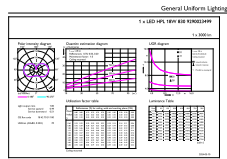

Maatschets

Product	D	C
TForce Core LED HPL 18W E27 830 FR	76 mm	183 mm

Trueforce CorePro LED HPL

Fotometrische gegevens

Spectral Power Distribution Colour - TForce Core LED HPL 18W E27 830 FR

Spectral Power Distribution Colour - TForce Core LED HPL 18W E27 830 FR