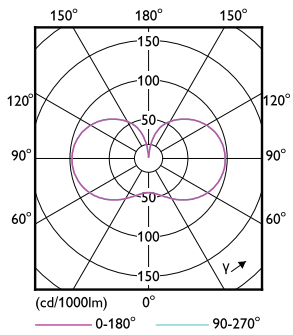

General uniform lighting - TForce Core LED HPL 18W E27 830 FR

Light Distribution Diagram - TForce Core LED HPL 18W E27 830 FR