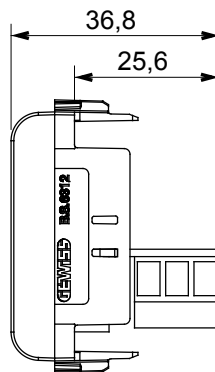

Wide range of control devices, sockets for power supply (conforming to national and international standards) signal pick-up, climate control, comfort management, technical alarm signalling and emergency lighting management. The ChoruSmart modular devices are available in five colours, glossy white, satin white, natural beige, satin black and lacquered titanium and in various sizes from 1/2, 1, 2 and 3 modules. Thanks to the mounting supports for rectangular, square and round boxes, endless combinations can be created with the ChoruSmart range of plates.

Category	Telephone socket-outlet	Description	6 contacts
Colour	Natural satin beige	Standard	British
Connection	Screw-on terminals	No. modules	1
Electrocod	3721	Material	Technopolymer

DIMENSIONAL

STANDARDS/APPROVALS