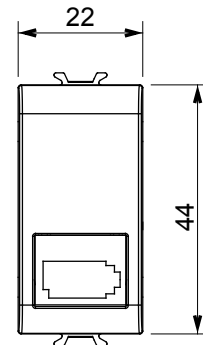

Wide range of control devices, sockets for power supply (conforming to national and international standards) signal pick-up, climate control, comfort management, technical alarm signalling and emergency lighting management. The ChoruSmart modular devices are available in five colours, glossy white, satin white, natural beige, satin black and lacquered titanium and in various sizes from 1/2, 1, 2 and 3 modules. Thanks to the mounting supports for rectangular, square and round boxes, endless combinations can be created with the ChoruSmart range of plates.

Category	Telephone socket-outlet	Description	6 contacts
Colour	Natural satin beige	Standard	British
Connection	Screw-on terminals	No. modules	1
Electrocod	3721	Material	Technopolymer

DIMENSIONAL

STANDARDS/APPROVALS