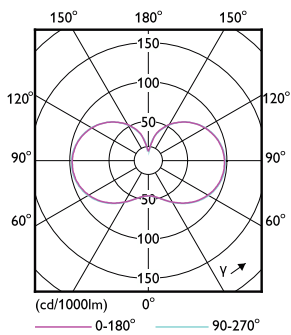

Light Distribution Diagram - TForce Core LED HPL 36W E27 830 FR