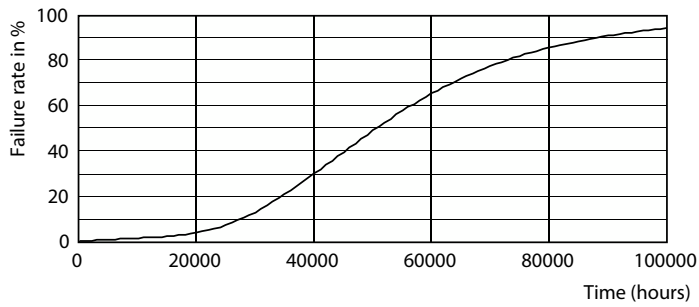

Levensduur

Life Expectancy Diagram