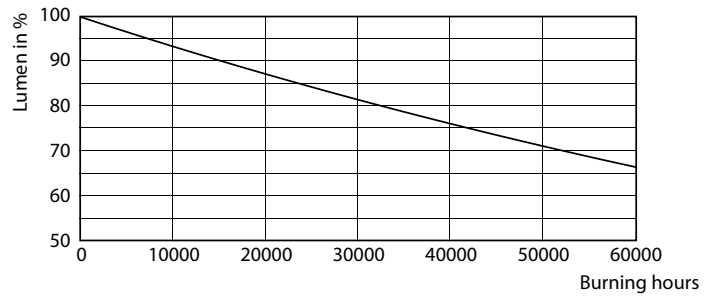

Lumen Maintenance Diagram - MAS LED SOX M 5Klm 36W 840 B22 FR